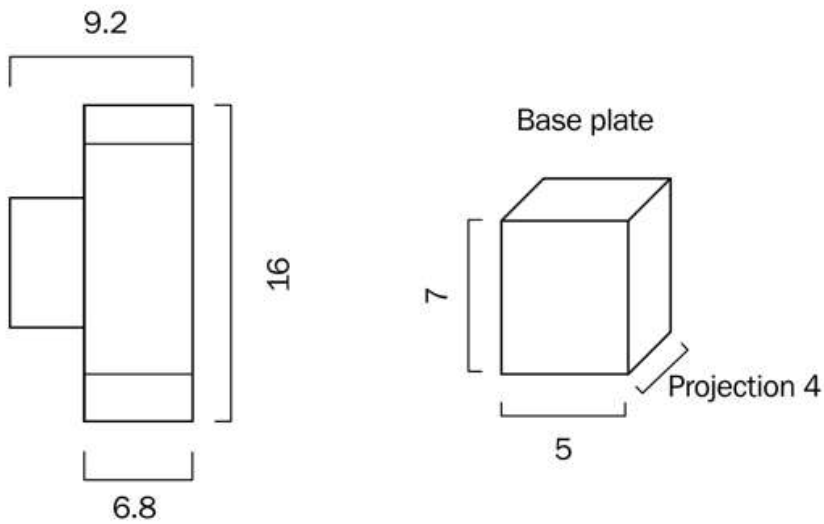

Barcode

GTIN 9329501056400

Image -dimensions

Globe Type Recommended

Label	Color Temperature	Thumbnail	GTIN
GL GU10LEDFW6-83	Warm White		9329501056233