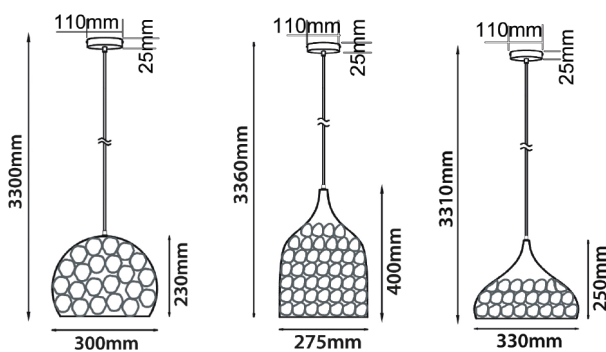

## KOPER SERIES

- Shade: Copper plate iron
- Shade interior colour: white
- Lamp holder: 1xE27 (Max.72W Hal)
- Globe not included
- For indoor use only
- Warranty: 1 year replacement

▲ KOPER1

▲ KOPER2

▲ KOPER3

| CODE   | DESCRIPTION                             | PRODUCT DIMENSIONS (mm) | CABLE L (mm) | CANOPY D (mm) | BOX WEIGHT (kg) | BOX DIMENSIONS (cm) | CARTON QTY |
|--------|---|-------------------------|--------------|---------------|-----------------|---------------------|------------|
| KOPER1 | PENDANT ES 72W COPPER PLATED WINE GLASS | Ø300X230                | 3000         | Ø110X25       | 2.0             | 37X37X32            | 1/1        |
| KOPER2 | PENDANT ES 72W COPPER PLATED ELLIPSE    | Ø275X400                | 3000         | Ø110X25       | 2.4             | 36X36X46            | 1/1        |
| KOPER3 | PENDANT ES 72W COPPER PLATED DOME       | Ø330X250                | 3000         | Ø110X25       | 2.0             | 38X38X32            | 1/1        |