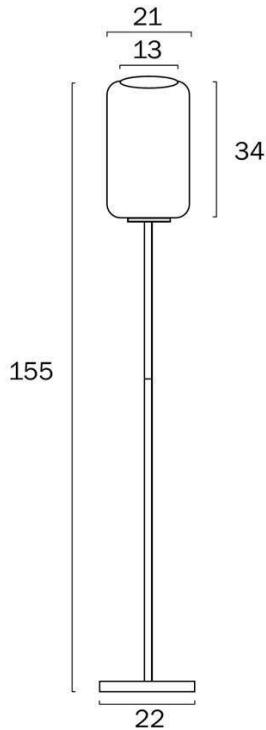

Overview

Family name	Korova
Categories	Floor Lamps
This item includes	Glass
Shade Shape	Cylinder
Switch	Foot Switch
Usage	Indoor Lighting
ERAC Product Registration	SAA-210304-EA

Color / Material

Fixture Color	White Marble,Brass Matt,Smoke
Fixture Material	Marble,Glass,Metal
Shade Material	Glass
Base Color	White Marble,Brass Matt
Base Material	Marble,Metal
Glass Color	Smoke
Glass Finish	Gloss
Cable Color	Black
Cable Material	PVC

Size

Fixture Diameter (cm)	22.0
Fixture Height (cm)	155.0
Base Diameter (cm)	22.0
Base Height (cm)	1192.0
Glass Diameter	21.00
Glass Height (cm)	34.0
Glass Opening (cm)	13.0
Shade Diameter (cm)	21.0

All representations within this document are subject to copyright.ELECTRICAL INSTALLATIONS MUST BE PERFORMED BY A QUALIFIED ELECTRICAL CONTRACTOR AND INSTALLED IN ACCORDANCE WITH AS/NZS 3000.
NOTE : All images , descriptions and dimensions are indicative. Please check latest version of item detail on Telbix website prior to ordering or installation.

Shade Height (cm) 34.0

Specification

Voltage Input 240V
Wattage (max) 25
Globe Type E27
Globe / Light Source qty 1
Globe / Light Source included No
Dimmable Globe Dependant
Electrical Protection CLASS II - DOUBLE INSULATED, EARTH NOT REQUIRED
IP rating IP20
Lead and Plug Yes
Approvals RCM
Assembly Required Yes
Box Contents Instruction
Care Instructions Do not use strong liquid cleaners,Wipe clean with a dry cloth
Warranty 3 Years

Barcode

GTIN 9329501062661

Image -dimensions

Note: Dimensions are only a guide and may vary due to manufacturing variations.