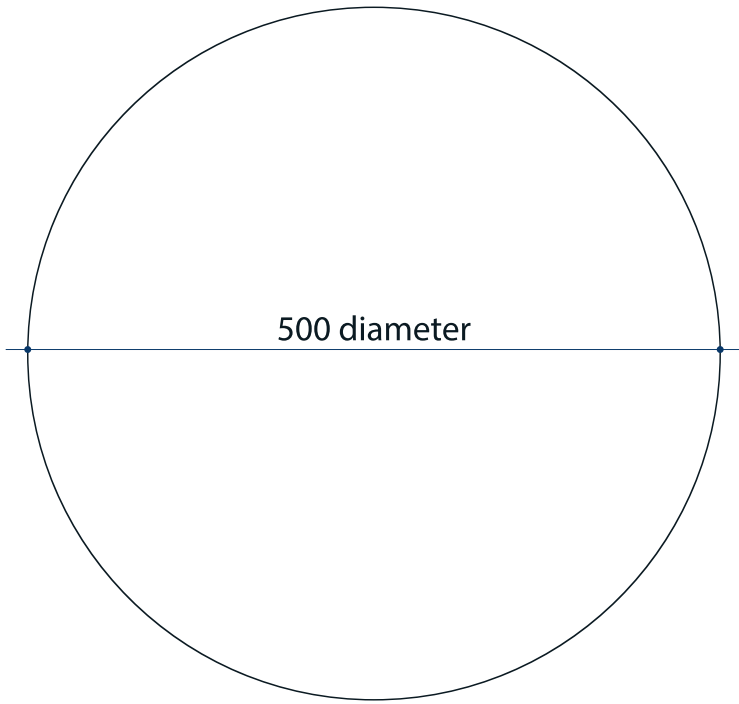

Kent Round 18mm Bevel Edge Mirror

Note: All dimensions are in millimetres (mm)

Stock Code	Size (mm)	Shape	Edge
KR5050GT	500Ø x 5	Round	18mm Bevel

Mirrors will need to be installed in accordance with the Installation Guide. Ablaze does not take responsibility for incorrect installation of these mirrors.