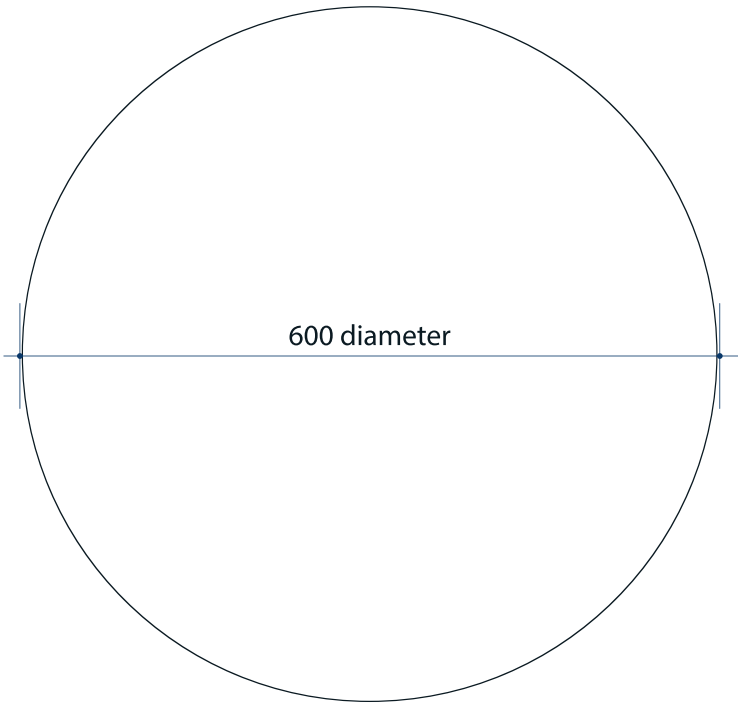

# Kent Round 18mm Bevel Edge Mirror

Note: All dimensions are in millimetres (mm)

Stock Code	Size (mm)	Shape	Edge
KR6060GT	600Ø x 5	Round	18mm Bevel

Mirrors will need to be installed in accordance with the Installation Guide. Ablaze does not take responsibility for incorrect installation of these mirrors.