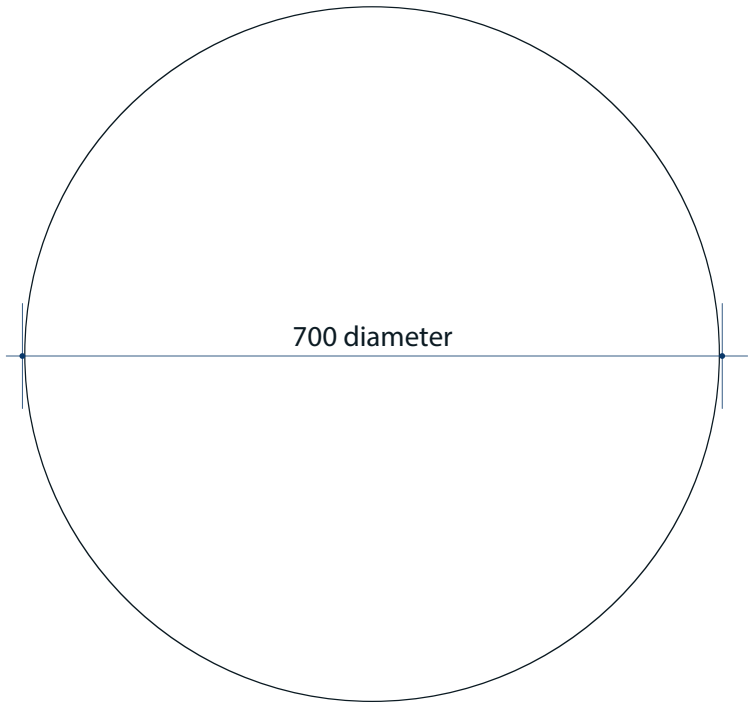

Kent Round 18mm Bevel Edge Mirror

Note: All dimensions are in millimetres (mm)

Stock Code	Size (mm)	Shape	Edge
KR7070GT	700Ø x 5	Round	18mm Bevel

Mirrors will need to be installed in accordance with the Installation Guide. Ablaze does not take responsibility for incorrect installation of these mirrors.