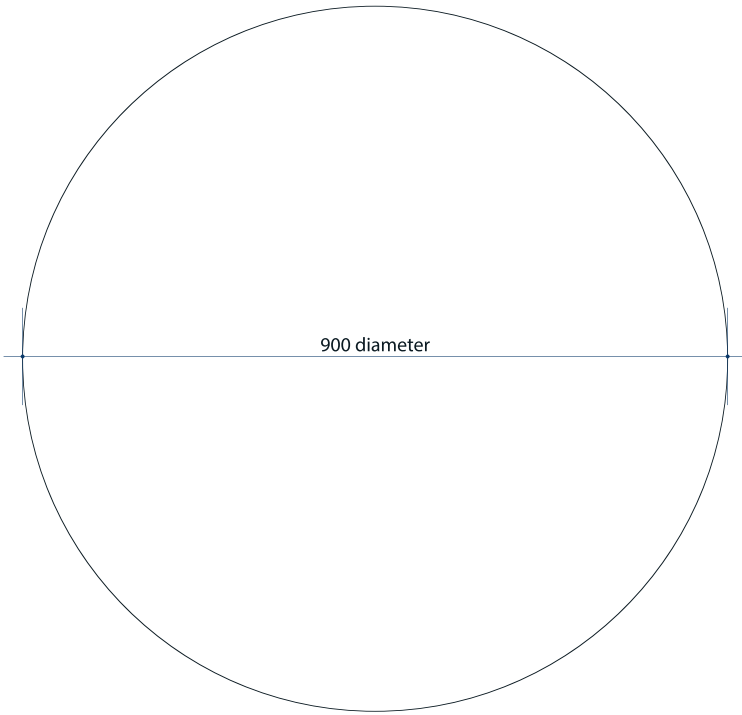

# Kent Round 18mm Bevel Edge Mirror

Note: All dimensions are in millimetres (mm)

Stock Code	Size (mm)	Shape	Edge
KR9090GT	900Ø x 5	Round	18mm Bevel

Mirrors will need to be installed in accordance with the Installation Guide. Ablaze does not take responsibility for incorrect installation of these mirrors.