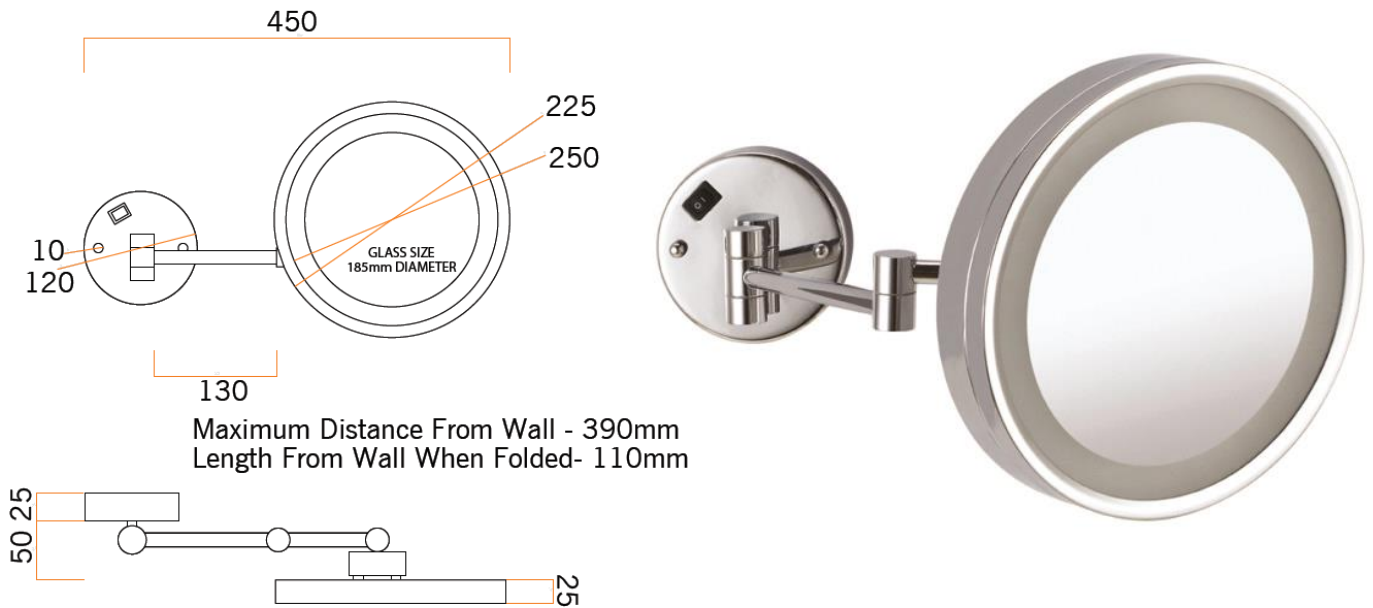

# Ablaze Lit Magnifying Mirrors

| Stock Code | Finish        | Type         | Output (W) |
|------------|---------------|--------------|------------|
| L252CSMC   | Chrome Plated | Wall Mounted | 3 Watts    |