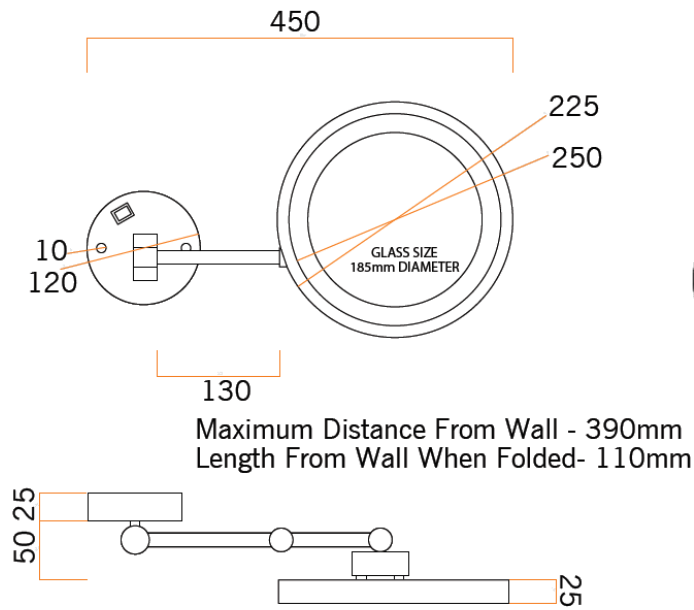

Ablaze Lit Magnifying Mirrors

Stock Code	Finish	Type	Output (W)
L252CSMCB	Matt Black	Wall Mounted	3 Watts