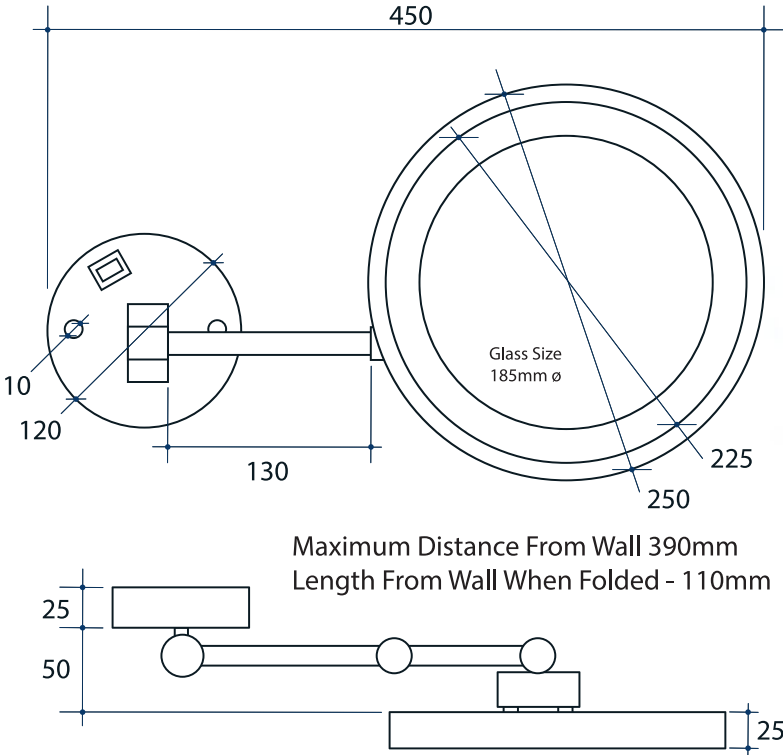

Ablaze Lit Magnifying Mirrors

Note: All dimensions are in millimetres (mm)

Stock Code	Finish	Type	Output (W)
L252CSMCBN	Brushed Nickel Plated	Wall Mounted	3 Watts

Please note: Mirrors will need to be installed in accordance with the Installation Guide. Ablaze does not take responsibility for incorrect installation of these mirrors.

PLEASE NOTE: Specifications are for information purposes only. Whilst every effort has been made to ensure the product specifications are accurate, due to continuing product development and improvement the specifications are subject to change. Specifications can be used to rough in and fit timber supports in the wall however we recommend no holes are drilled without having the product on site or verifying the details with the manufacturer. Thermogroup cannot be held liable or responsible for errors due to updated specifications.