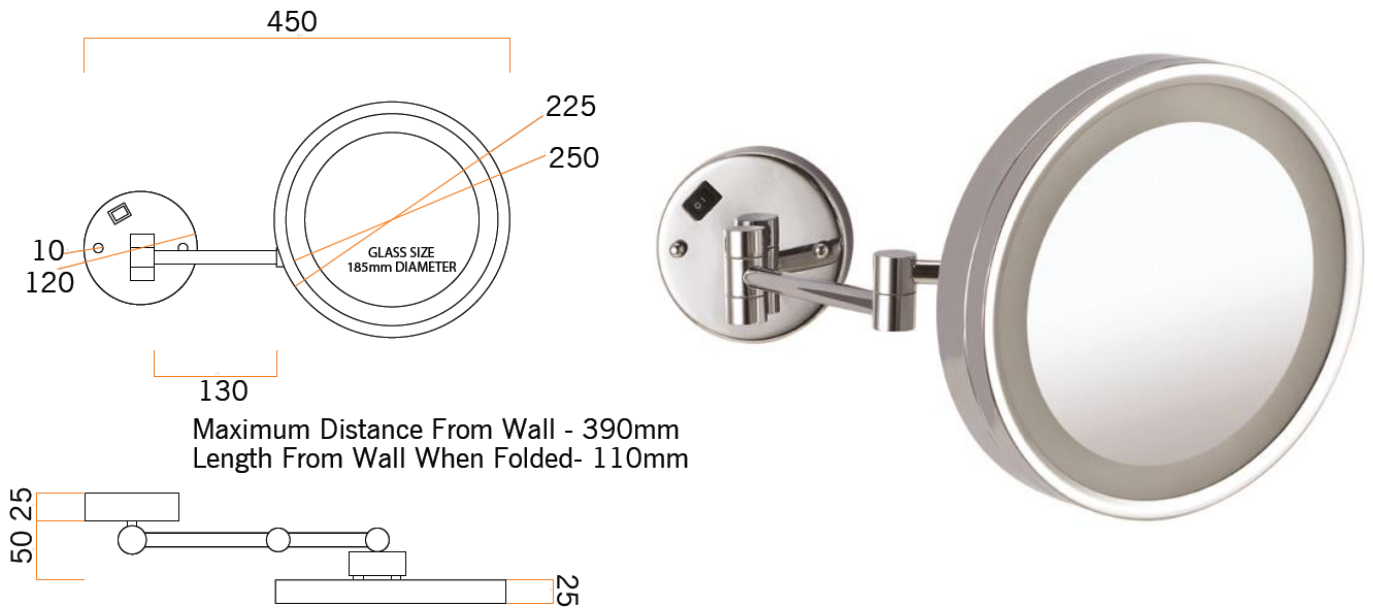

Ablaze Lit Magnifying Mirrors

Stock Code	Finish	Type	Output (W)
L252CSME	Chrome Plated	Wall Mounted	3 Watts