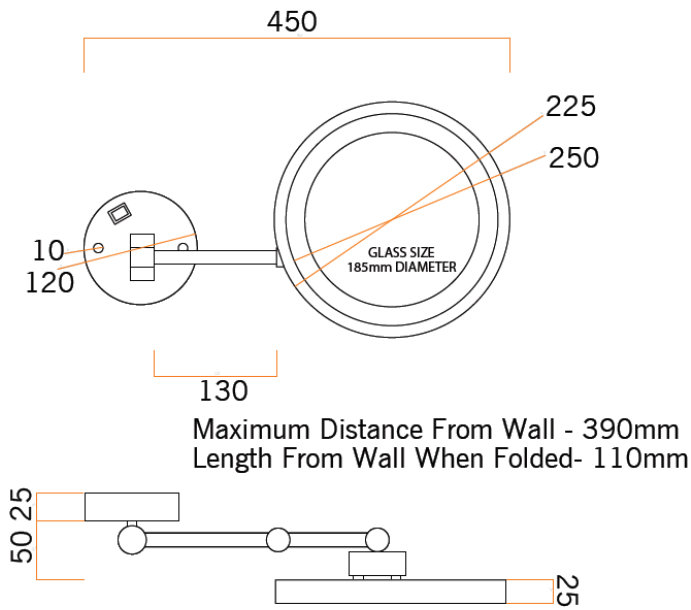

Ablaze Lit Magnifying Mirrors

Stock Code	Finish	Type	Output (W)
L255CSMC	Chrome Plated	Wall Mounted	3 Watts

- FIVE TIMES MAGNIFICATION
- COOL LED LIGHTING
- ON/OFF SWITCH ON UNIT
- CONCEALED WIRING ONLY

240V
- SAFE FOR USE IN BATHROOMS

IP44
- ONE YEAR WARRANTY

1