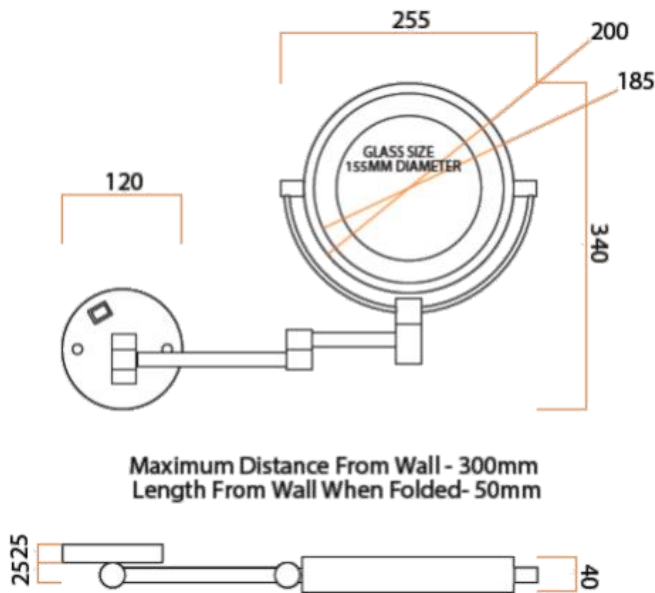

Ablaze Lit Magnifying Mirrors

Stock Code	Finish	Type	Output (W)
L258CSMC	Chrome Plated	Wall Mounted	3 Watts