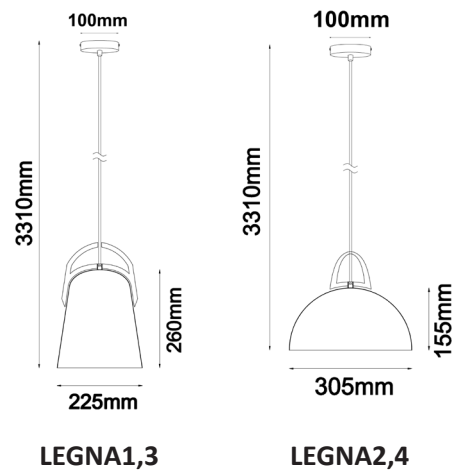

LEGNA SERIES

E27 Interior Pendant Lights

- Material: iron (wood like painting)
- Max.wattage: 72W
- E27 lamp base
- Globe not included
- For indoor use
- 1 year replacement warranty

CODE	DESCRIPTION	DIAM (mm)	FITTING L (mm)	CANOPY OD (mm)	CABLE L (mm)	CARTON QTY
LEGNA1	1XE27 NATURAL OAK ELLIPSE PENDANT LIGHT	Ø225	260	Ø100	3000	1/1
LEGNA2	1XE27 NATURAL OAK DOME PENDANT LIGHT	Ø305	155	Ø100	3000	1/1
LEGNA3	1XE27 SALEM OAK ELLIPSE PENDANT LIGHT	Ø225	260	Ø100	3000	1/1
LEGNA4	1XE27 SALEM OAK DOME PENDANT LIGHT	Ø305	155	Ø100	3000	1/1