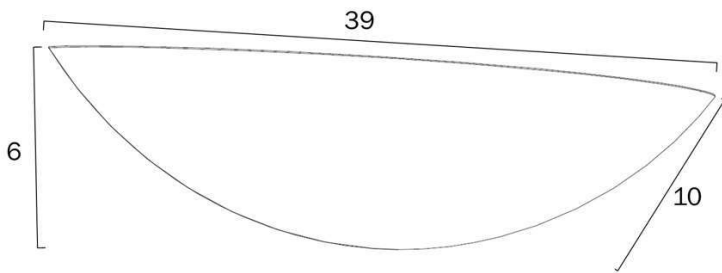

Size

Fixture Width (cm)	39.0
Fixture Height (cm)	6.0
Fixture Projection (cm)	10.0

Specification

Voltage Input	240V
Total Wattage (max)	18
Wattage	9
Globe Type	G9
Globe / Light Source qty	2
Globe / Light Source included	No
Dimmable	Globe Dependant
Electrical Protection	CLASS I - HIGH VOLTAGE, EARTH REQUIRED
IP rating	IP20
Lead and Plug	No
Approvals	RCM
Assembly Required	No
Installation Required	Yes (by Licensed Electrician only)
Care Instructions	Do not use strong liquid cleaners, Wipe clean with a dry cloth
Replacement Warranty	*3 Years

Barcode

GTIN 9329501068755

Image -dimensions

Note: Dimensions are only a guide and may vary due to manufacturing variations.