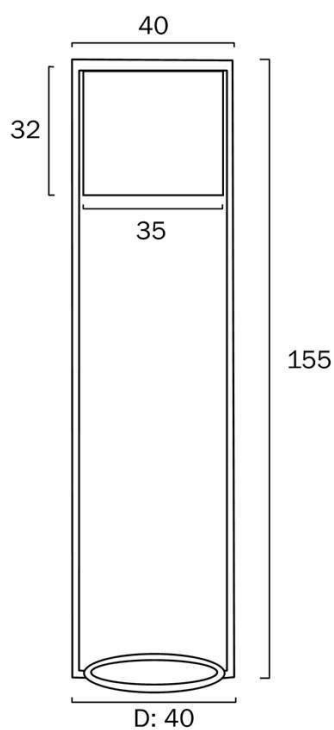

Size

Fixture Diameter (cm)	40.0
Fixture Height (cm)	155.0
Shade Diameter (cm)	35.0
Shade Height (cm)	32.0
Cable Length (cm)	200 (50+Foot Switch+150)

Specification

Voltage Input	240V
Wattage (max)	25
Globe Type	E27

Barcode

GTIN 9329501063620

Image -dimensions

Note: Dimensions are only a guide and may vary due to manufacturing variations.