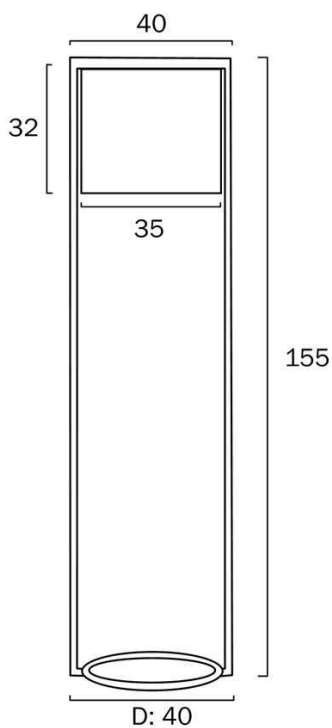

Size

Fixture Diameter (cm)	40.0
Fixture Height (cm)	155.0
Shade Diameter (cm)	35.0
Shade Height (cm)	32.0
Cable Length (cm)	200 (50+Foot Switch+150)

Specification

Voltage Input	240V
Wattage (max)	25
Globe Type	E27

Barcode

GTIN 9329501063637

Image -dimensions

Note: Dimensions are only a guide and may vary due to manufacturing variations.