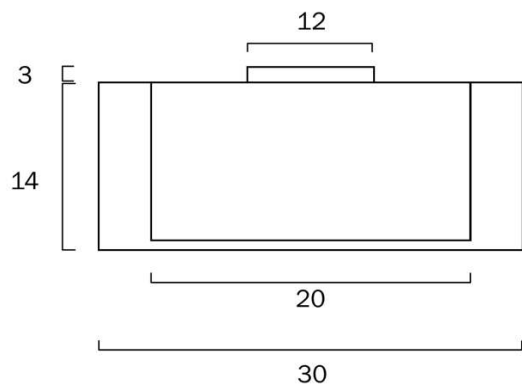

Dimmable	Globe Dependant
IP rating	IP20
Lead and Plug	No
Approvals	RCM
Assembly Required	No
Box Contents	Instruction
Care Instructions	Do not use strong liquid cleaners,Wipe clean with a dry cloth
Replacement Warranty	*3 Years

Barcode

GTIN 9329501052129

Image -dimensions

Globe Type Recommended

Label	Color Temperature	Thumbnail	GTIN
G A608E27CL