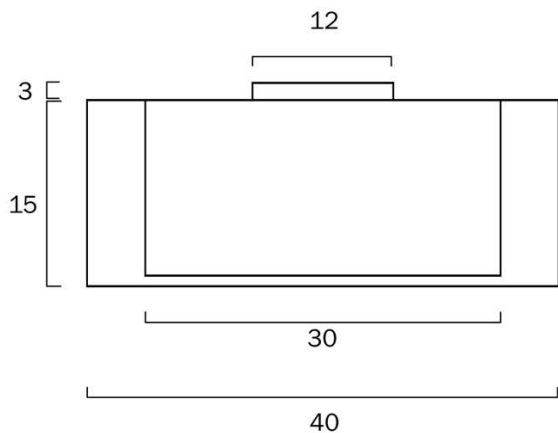

Dimmable	Globe Dependant
IP rating	IP20
Lead and Plug	No
Approvals	RCM
Assembly Required	No
Box Contents	Instruction
Care Instructions	Do not use strong liquid cleaners,Wipe clean with a dry cloth
Replacement Warranty	*3 Years

Barcode

GTIN 9329501052143

Image -dimensions

Globe Type Recommended

Label	Color Temperature	Thumbnail	GTIN
G A608E27CL