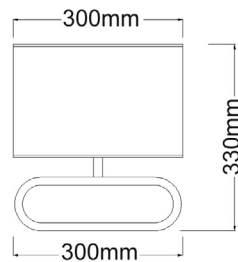

LOTUS SERIES

E27 MODERN TABLE LAMPS

FEATURES

- Input voltage: 240V AC
- Material: wood & cloth
- Max.wattage: 40W
- E27 lamp base
- Globe not included
- For indoor use
- 1 year replacement warranty

Depth of shape: 16cm
Depth of base: 10cm

CODE	DESCRIPTION	BASE (mm)	HEIGHT (mm)	WIDTH (mm)	WEIGHT (kg)	BOX (cm)	CARTON QTY
LOTUS1	TABLE LAMP ES 40W BLONDEWOOD/WH CLOTH SHADE	300	330	300	1.45	34.6x33.5x17.6	4
LOTUS2	TABLE LAMP ES 40W DARK WOOD/BROWN CLOTH SHADE	300	330	300	1.45	34.6x33.5x17.6	4