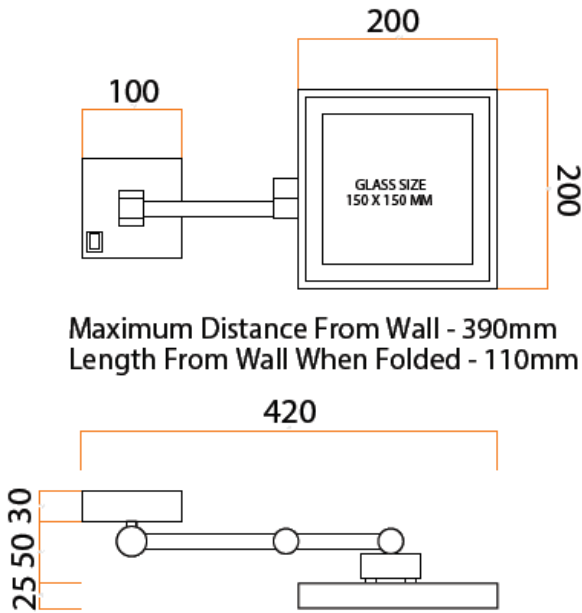

# Ablaze Lit Magnifying Mirrors

Maximum Distance From Wall - 390mm  
Length From Wall When Folded - 110mm

Stock Code	Finish	Type	Output (W)
LS205CSMC	Chrome Plated	Wall Mounted	3 Watts