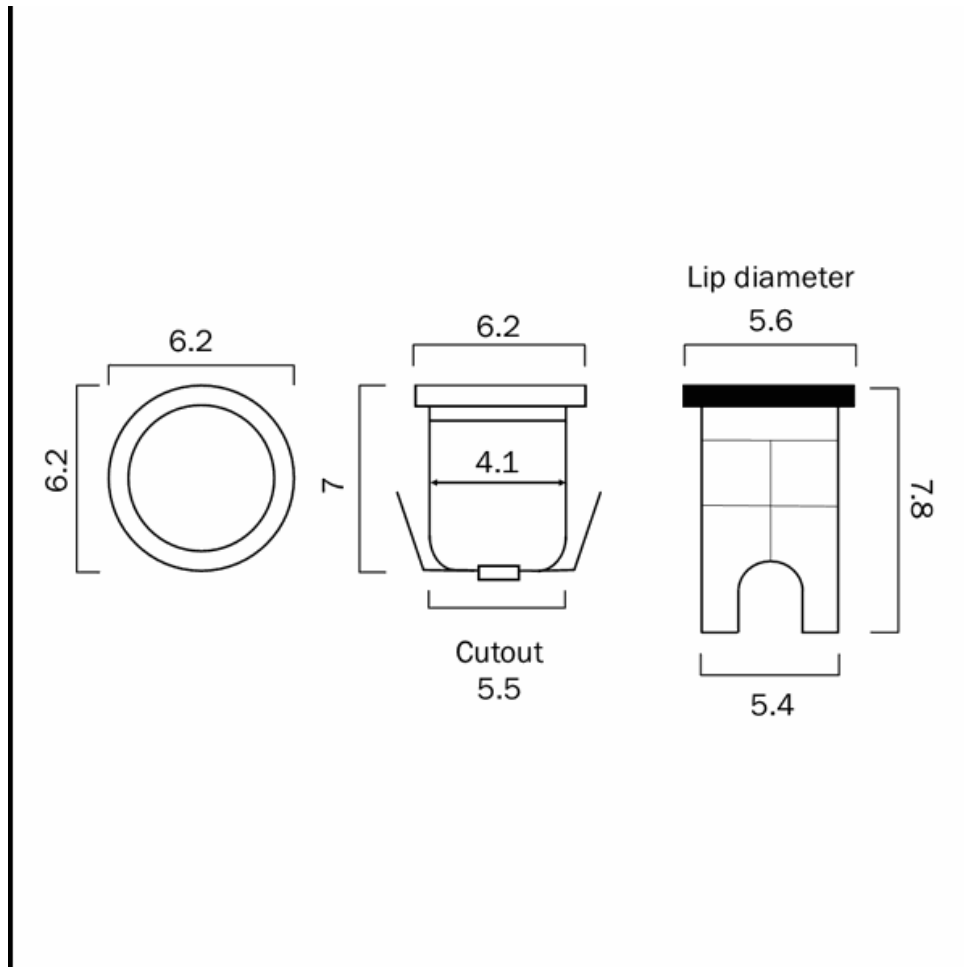

Size

Fixture Diameter (cm)	6.2
Fixture Height (cm)	8.2

Specification

Voltage Input	240V
Wattage (max)	8
Wattage	5W
Globe Type	LED integrated COB
Globe / Light Source qty	1
Globe / Light Source included	Yes
Lumens	450
Color Temperature	Warm White

Barcode

GTIN 9329501054277

Pricing

PRICE - RRP incGST 43.0

Image -dimensions

All representations within this document are subject to copyright. ELECTRICAL INSTALLATIONS MUST BE PERFORMED BY A QUALIFIED ELECTRICAL CONTRACTOR AND INSTALLED IN ACCORDANCE WITH AS/NZS 3000.
NOTE : All images , descriptions and dimensions are indicative. Please check latest version of item detail on Telbix website prior to ordering or installation.