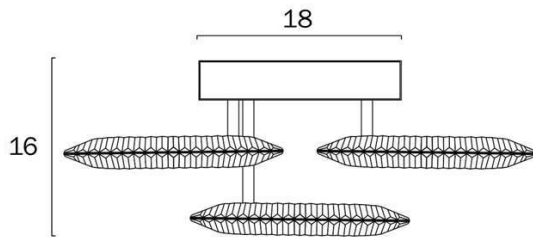

Box Contents	Instruction, Basic mounting screws
Installation Required	Yes (by Licensed Electrician only)
Care Instructions	Do not use strong liquid cleaners, Wipe clean with a dry cloth
Replacement Warranty	*3 Years

Barcode

GTIN 9329501067468

Image -dimensions

Note: Dimensions are only a guide and may vary due to manufacturing variations.