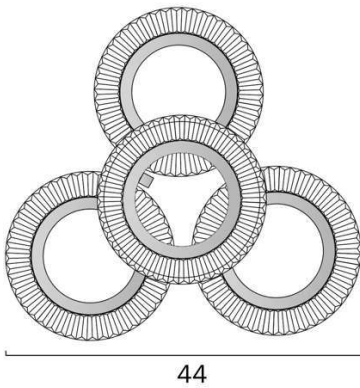

### Size

<b>Fixture Diameter (cm)</b>	44.0
<b>Fixture Height (cm)</b>	16.0
<b>Canopy Diameter (cm)</b>	18.0

### Specification

<b>Voltage Input</b>	240V
<b>Total Wattage (max)</b>	28
<b>Wattage</b>	7
<b>Globe Type</b>	LED integrated SMD
<b>Globe / Light Source included</b>	Yes
<b>Color Temperature</b>	Warm White; Natural White; Cool White
<b>Color Kelvin</b>	3 CCT (3000k - 4000k - 5000k)
<b>Dimmable</b>	No
<b>Electrical Protection</b>	CLASS I - HIGH VOLTAGE, EARTH REQUIRED
<b>IP rating</b>	IP20
<b>Approvals</b>	RCM

Barcode

**GTIN** 9329501067468

Image -dimensions

Note: Dimensions are only a guide and may vary due to manufacturing variations.