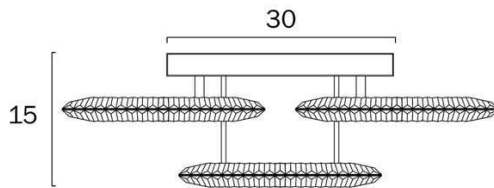

Box Contents	Basic mounting screws, Instruction
Installation Required	Yes (by Licensed Electrician only)
Care Instructions	Do not use strong liquid cleaners, Wipe clean with a dry cloth
Replacement Warranty	*3 Years

Barcode

GTIN 9329501067475

Image -dimensions

Note: Dimensions are only a guide and may vary due to manufacturing variations.