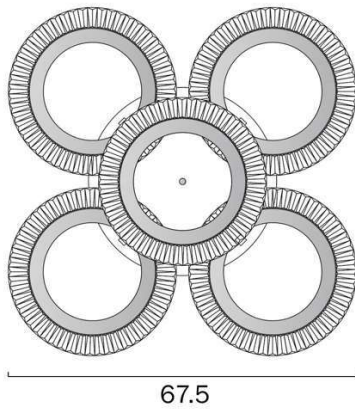

Last modification 2023-11-22

LUNA CTC5-CH3C 9329501067475

Elevate your space with the Luna LED Ceiling Lamp—an embodiment of decorative sophistication. Orbiting the central ceiling canopy, unique faceted clear outer rings create an enchanting play of light, while the mirrored center enhances the room's radiance. A selectable slide switch lets you choose between warm or cool light, coupled with Triac dimmability for versatility. Available in three sizes, Luna seamlessly combines style and functionality, casting an inviting glow in any setting.

Overview

Family name	Luna
Categories	Pendants
Usage	Indoor Lighting

Color / Material

Fixture Color	Chrome
Fixture Finish	Polished Chrome
Fixture Material	Acrylic, Iron, Stainless Steel

Size

Fixture Diameter (cm)	67.5
Fixture Height (cm)	15.0
Canopy Diameter (cm)	30.0

Specification

Voltage Input	240V
Total Wattage (max)	50
Wattage	10
Globe Type	LED integrated SMD
Globe / Light Source included	Yes
Color Temperature	Warm White; Natural White; Cool White
Color Kelvin	3 CCT (3000k - 4000k - 5000k)
Dimmable	No
Electrical Protection	CLASS I - HIGH VOLTAGE, EARTH REQUIRED
IP rating	IP20
Approvals	RCM

Barcode

GTIN 9329501067475

Image -dimensions

Note: Dimensions are only a guide and may vary due to manufacturing variations.