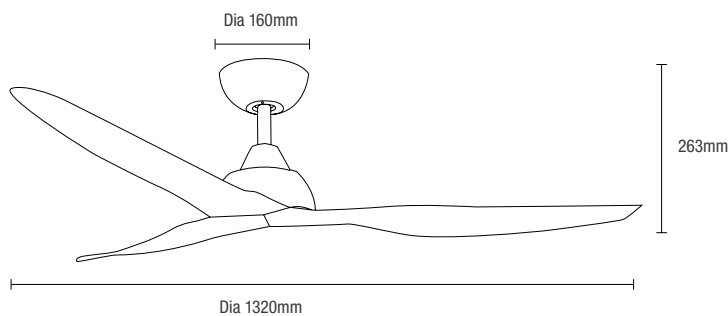

**45W 1320MM (52") DC CEILING FAN  
3 ABS BLADES WITH WIFI REMOTE CONTROL**

**Model Numbers**

MADC133MMR  
MADC133WOR  
MADC133WWR

**Features**

- Brushless quiet and efficient 45W DC motor
- Slimline designed ideal for indoor and outdoor covered application
- WiFi connectivity and operate via Smart Life application
- ABS body and steel canopy with PMMA diffuser
- Blade pitch 10°
- Hangsure canopy up to 15° maximum
- Fully reversible for summer and winter mode from remote control
- Supplied with 5 speed remote control and timer with up to 8 hour timer control mode

Warranty

DC Motor

Wi-Fi

Airflow Capacity  
10,530m<sup>3</sup>/hr

Summer/Winter  
Reverse  
Function

Blade Pitch

Indoor  
Use Only

**DIMENSIONS**

### SPECIFICATIONS

<b>Model Name</b>	Avoca
<b>Model Numbers</b>	MADC133MMR – Matt Black MADC133WOR – Matt White/Oak MADC133WWR – Matt White
<b>Air Movement m<sup>3</sup>/hr</b>	10,530m <sup>3</sup> /hr
<b>Motor</b>	DC
<b>Power Wattage</b>	45W
<b>Voltage / Frequency</b>	220-240V 50-60Hz
<b>Materials / Blade</b>	ABS
<b>Number of Blades</b>	3
<b>Blade Pitch</b>	10°
<b>Hangsure Canopy</b>	Maximum 15°
<b>Control</b>	5 speed remote control and timer

### SHIPPING

Model Numbers	Carton Size			Carton Quantity	Carton Gross Weight (Kg)
	H (mm)	W (mm)	L (mm)		
MADC133MMR	675	290	285	1	7
MADC133WOR	675	290	285	1	7
MADC133WWR	675	290	285	1	7