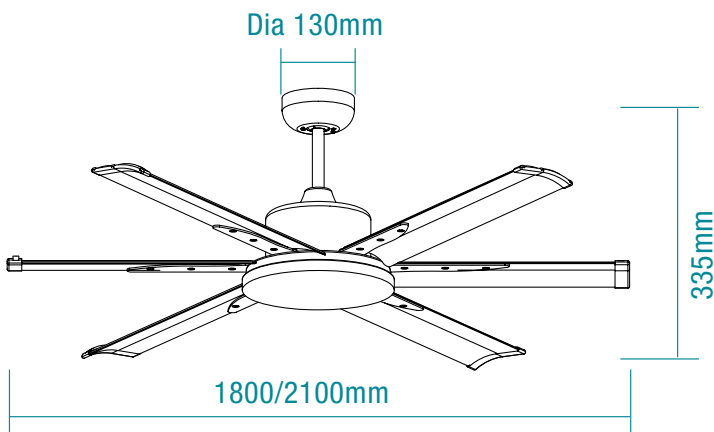

## 35W 1800MM (72") / 2100MM (84") DC CEILING FAN 6 BLADES WITH REMOTE CONTROL

### Features

- Brushless quiet and efficient 35W DC motor
- Robust designed ideal for large living areas, alfresco and covered outdoor applications
- Aluminium body and canopy with 6 aluminium blades
- Air movement up to 15,600m<sup>3</sup>/hr (1800mm) and 16,800m<sup>3</sup>/hr (2100mm)
- Blade pitch 17°
- Hangsure canopy up to 10° maximum
- Fully reversible for summer and winter mode from remote control
- Supplied with 5 speed remote control and timer with up to 8 hour timer control mode

### DIMENSIONS