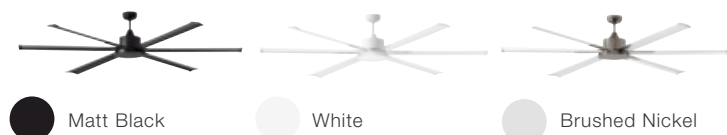

35W 1800MM (72") / 2100MM (84") DC CEILING FAN 6 BLADES WITH REMOTE CONTROL

SHIPPING

Packaging Size	95(H) x 120(W) x 120(L)mm (MAF180M) 95(H) x 120(W) x 120(L)mm (MAF180W) 95(H) x 120(W) x 120(L)mm (MAF180B) 100(H) x 120(W) x 120(L)mm (MAF210M) 100(H) x 120(W) x 120(L)mm (MAF210W) 100(H) x 120(W) x 120(L)mm (MAF210B) 290(H) x 290(W) x 450(L)mm (MAFMMR) 290(H) x 290(W) x 450(L)mm (MAFMWR) 290(H) x 290(W) x 450(L)mm (MAFMBR)
Carton Quantity	1
Gross Weight	4.2Kg (MAF180M) 4.2Kg (MAF180W) 4.2Kg (MAF180B) 5Kg (MAF210M) 5Kg (MAF210W) 5Kg (MAF210B) 7.8Kg (MAFMMR) 7.8Kg (MAFMWR) 7.8Kg (MAFMBR)

SPECIFICATIONS

Model Name	Albatross			
Model Numbers		1800mm Blade Set	2100mm Blade Set	Motor Only
	Matt Black	MAF180M	MAF210M	MAFMMR
	White	MAF180W	MAF210W	MAFMWR
	Brushed Nickel	MAF180B	MAF210B	MAFMBR
Air Movement m³/hr	15,600m³/hr (1800mm) 16,800m³/hr (2100mm)			
Motor	DC			
Power Wattage	35W			
Voltage	220-240V 50Hz			
Materials / Blade	Aluminium body, canopy and blades			
Number of Blades	6			
Blade Pitch	17°			
Hangsure Canopy	10°			
Control	Supplied with 5 speed remote control and timer			

INSTALLATION

Installation	By licensed electrician only
Warranty	6 year replacement warranty

*3 year in-home + additional 3 years on the motor.
For further information regarding warranty terms and conditions,
please refer to enclosed warranty statement.
Warranty is void unless installed by a licensed electrician.

AVAILABLE COLOURS

Model	Colour	Barcode
MAFMMR	Matt Black	9 312375 903192
MAFMWR	White	9 312375 903178
MAFMBR	Brushed Nickel	9 312375 903185

Model	Colour	Barcode
MAF180M	Matt Black	9 312375 903321
MAF180W	White	9 312375 903307
MAF180B	Brushed Nickel	9 312375 903314
MAF210M	Matt Black	9 312375 903352
MAF210W	White	9 312375 903338
MAF210B	Brushed Nickel	9 312375 903345