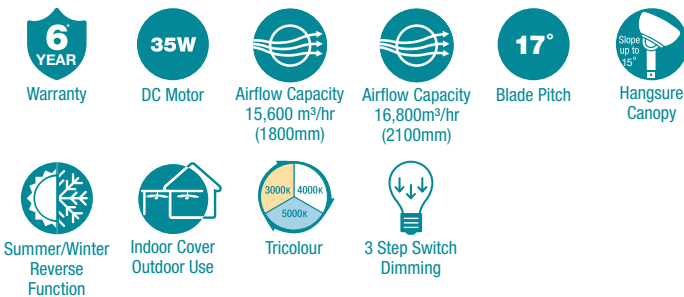

## 35W 1800MM (72") / 2100MM (84") DC CEILING FAN 6 BLADES WITH REMOTE CONTROL

### Features

- Brushless quiet and efficient 35W DC motor
- Robust designed ideal for large living areas, alfresco and covered outdoor applications
- Aluminium body and canopy with 6 aluminium blades
- Air movement up to 15,600m<sup>3</sup>/hr (1800mm) and 16,800m<sup>3</sup>/hr (2100mm)
- Blade pitch 17°
- Hangsure canopy up to 10° maximum
- Fully reversible for summer and winter mode from remote control
- Supplied with 5 speed remote control and timer with up to 8 hour timer control mode