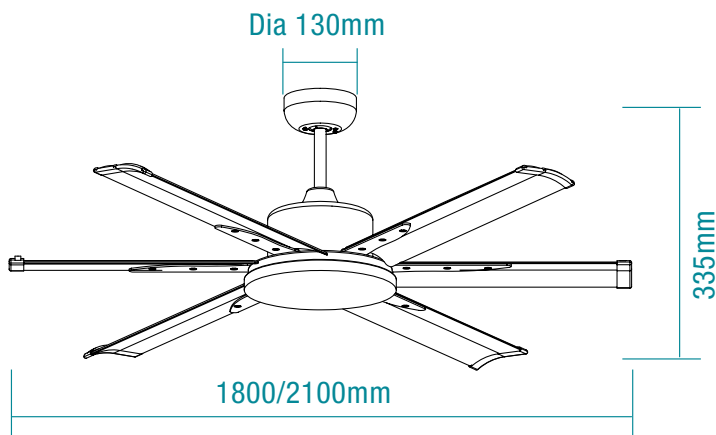

35W 1800MM (72") / 2100MM (84") DC CEILING FAN 6 BLADES WITH REMOTE CONTROL

Model Numbers

	1800mm Blade Set	2100mm Blade Set	Motor Only
Matt Black	MAF180M	MAF210M	MAFMMR
White	MAF180W	MAF210W	MAFMWR
Brushed Nickel	MAF180B	MAF210B	MAFMBR

NB: Blade set and motor are sold separately.

Features

- Brushless quiet and efficient 35W DC motor
- Robust designed ideal for large living areas, alfresco and covered outdoor applications
- Aluminium body and canopy with 6 aluminium blades
- Air movement up to 15,600m³/hr (1800mm) and 16,800m³/hr (2100mm)
- Blade pitch 17°
- Hangsure canopy up to 10° maximum
- Fully reversible for summer and winter mode from remote control
- Supplied with 5 speed remote control and timer with up to 8 hour timer control mode

DIMENSIONS

35W 1800MM (72") / 2100MM (84") DC CEILING FAN 6 BLADES WITH REMOTE CONTROL

SHIPPING

Packaging Size	95(H) x 120(W) x 120(L)mm (MAF180M) 95(H) x 120(W) x 120(L)mm (MAF180W) 95(H) x 120(W) x 120(L)mm (MAF180B) 100(H) x 120(W) x 120(L)mm (MAF210M) 100(H) x 120(W) x 120(L)mm (MAF210W) 100(H) x 120(W) x 120(L)mm (MAF210B) 290(H) x 290(W) x 450(L)mm (MAFMMR) 290(H) x 290(W) x 450(L)mm (MAFMWR) 290(H) x 290(W) x 450(L)mm (MAFMBR)
Carton Quantity	1
Gross Weight	4.2Kg (MAF180M) 4.2Kg (MAF180W) 4.2Kg (MAF180B) 5Kg (MAF210M) 5Kg (MAF210W) 5Kg (MAF210B) 7.8Kg (MAFMMR) 7.8Kg (MAFMWR) 7.8Kg (MAFMBR)

SPECIFICATIONS

Model Name	Albatross			
Model Numbers		1800mm Blade Set	2100mm Blade Set	Motor Only
	Matt Black	MAF180M	MAF210M	MAFMMR
	White	MAF180W	MAF210W	MAFMWR
	Brushed Nickel	MAF180B	MAF210B	MAFMBR
Air Movement m³/hr	15,600m ³ /hr (1800mm) 16,800m ³ /hr (2100mm)			
Motor	DC			
Power Wattage	35W			
Voltage	220-240V 50Hz			
Materials / Blade	Aluminium body, canopy and blades			
Number of Blades	6			
Blade Pitch	17°			
Hangsure Canopy	10°			
Control	Supplied with 5 speed remote control and timer			