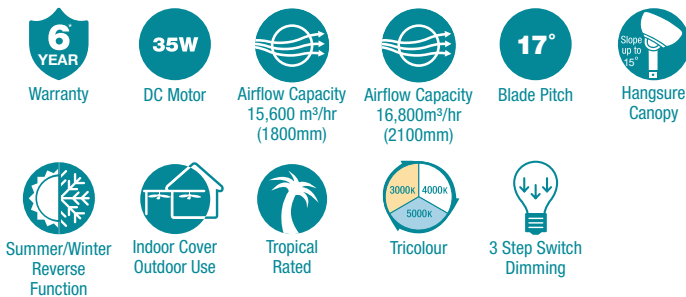

35W 1800MM (72") / 2100MM (84") DC CEILING FAN 6 BLADES WITH REMOTE CONTROL

Model Numbers

	1800mm Blade Set	2100mm Blade Set	Motor Only
Matt Black	MAF180M	MAF210M	MAFMMR
White	MAF180W	MAF210W	MAFMWR
Brushed Nickel	MAF180B	MAF210B	MAFMBR

NB: Blade set and motor are sold separately.

Features

- Brushless quiet and efficient 35W DC motor
- Robust designed ideal for large living areas, alfresco and covered outdoor applications
- Aluminium body and canopy with 6 aluminium blades
- Air movement up to 15,600m³/hr (1800mm) and 16,800m³/hr (2100mm)
- Blade pitch 17°
- Hangsure canopy up to 10° maximum
- Fully reversible for summer and winter mode from remote control
- Supplied with 5 speed remote control and timer with up to 8 hour timer control mode

SPECIFICATIONS

Model Name	Albatross			
Model Numbers		1800mm Blade Set	2100mm Blade Set	Motor Only
	Matt Black	MAF180M	MAF210M	MAFMMR
	White	MAF180W	MAF210W	MAFMWR
	Brushed Nickel	MAF180B	MAF210B	MAFMBR
Air Movement m³/hr	15,600m ³ /hr (1800mm) 16,800m ³ /hr (2100mm)			
Motor	DC			
Power Wattage	35W			
Voltage	220-240V 50Hz			
Materials / Blade	Aluminium body, canopy and blades			
Number of Blades	6			
Blade Pitch	17°			
Hangsure Canopy	10°			
Control	Supplied with 5 speed remote control and timer			