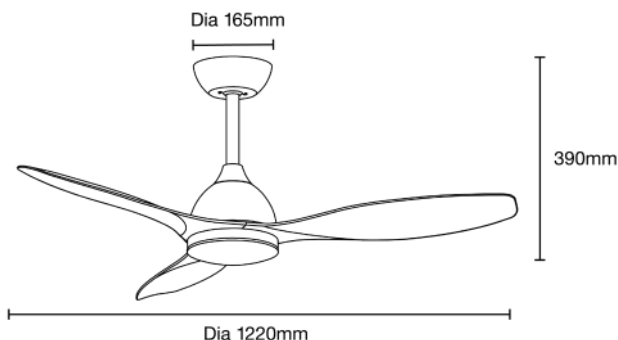

36W 1220MM (48") SMART DC CEILING FAN 3 ABS BLADES WITH WIFI REMOTE CONTROL + LED LIGHT

SPECIFICATIONS

Model Name	ELITE DC
Model Numbers	MEDC1233W Matt White MEDC1233M Matt Black MEDC1233MW
Power Wattage / Motor	36W DC
Voltage / Frequency	220-240Va.c. 50-60Hz
Air Movement (m³/hr)	
Maximum RPM	Up to 238 RPM
Airflow Efficiency	Up to 389m³/hr per watt
Speed 6 (Highest)	14,000m³/hr
Speed 5	11,200m³/hr
Speed 4	9,120m³/hr
Speed 3	7,750m³/hr
Speed 2	6,290m³/hr
Speed 1 (Lowest)	4,680m³/hr
Materials / Blade	ABS blade
Number of Blades	3
Blade Pitch	10°
Hangsure Canopy	10°
Lighting Wattage / Type	18W LED
Colour Temperature	2700K to 6000K
Lumens Output	Up to 1885lm
Rated Lifetime	30,000 hours @ Ta25°C
Dimmable	Variable dimming

REMOTE CONTROL

Control	
Light	On/off
CCT	2700K/3000K/4000K/5000K/6000K
Fan	Off only
Fan Speed Setting	6
Other Features	Summer/winter reverse mode Breeze mode Sleep mode
Timer	Off only - 1hr, 4hr or 8hr
Power	1 x A23 12V batteries (supplied)
Size	145 x 42mm
Radio Frequency	433Mhz

SHIPPING

Model Numbers	Carton Size			Carton Quantity	Carton Gross Weight (Kg)
	H (mm)	W (mm)	L (mm)		
MEDC1233W	240	220	690	1	6.1
MEDC1233M	240	220	690	1	6.1
MEDC1233MW	240	220	690	1	6.1

INSTALLATION

Installation	By licensed electrician only
Warranty	6* year warranty (*3 year in-home + additional 3 year replacement on the motor only)

DIMENSIONS

* Product must be installed by licensed electrician if not warranty will be void. Visit website for further information regarding warranty terms and conditions. Specification and imagery subject to change without prior notice. Last updated Sept 2023.

Aust/NZ Approval No. SAA-