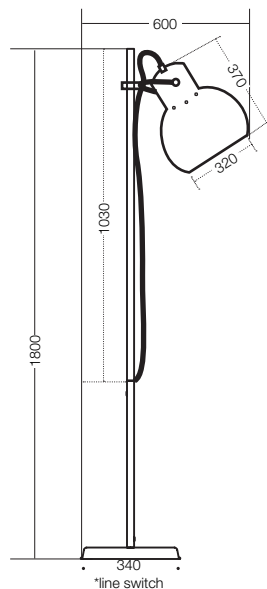

Mento

Specifications

Type	Floor Lamp
Light Source	40w E27max
Globe	Not included
Warranty	1 year*

Colours

Black/AB

Grey/AB

White/Antique brass

Measurements