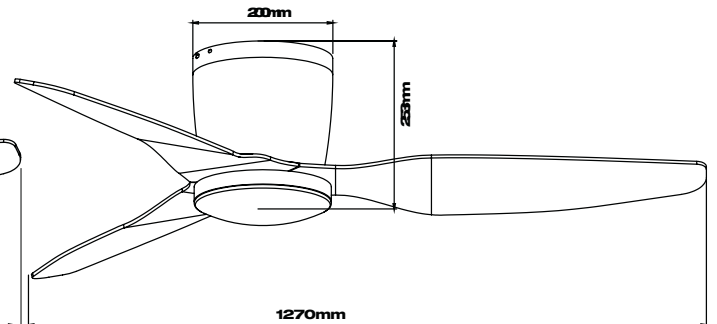

DIMENSIONS

Without light

With LED light

60W AC 1270MM (50") 3 ABS BLADE CTC CEILING FAN WITH WALL CONTROLLER - WITH OR WITHOUT LED LIGHT

FEATURES

- Powerful and efficient 60W AC motor
- Sleek low profile hugger design for homes with low ceilings clearance
- Steel motor housing with 3 precision ABS moulded, pre balanced aero dynamic blades with 17° blade pitch for maximum air movement performance
- Includes 3 speed wall controller
- Reversible summer-winter function
- Low noise operation
- Suitable for indoor and covered outdoor installation
- Quick connect wiring and fittings for easy installation

SPECIFICATIONS

Model name	Flush
Model numbers	Matt Black MFF133MM (no light) Matt Black MFF1333MM (with light) White Satin MFF133WS (no light) White Satin MFF1333WS (with light)
Power (wattage)	60W
Motor	AC
Voltage	220-240V/50Hz
Blade/fan material	ABS/Metal
Control	Complete with 3 speed wall controller
Installation location	Suitable for indoor and covered outdoor installation
Fan diameter	1270mm (50")
Height of fan	218mm (no light) 253mm (with light)
Number of blades	3 ABS blades
Blade degree pitch	17°
Summer winter mode	Yes
Timer	Compatible with MPREMS, MPLCDS and MPAPP remote controls (sold separately)
Air movement m³/hr	10,200m ³ /hr
Light model only	
Light wattage	15W
Tricolour	Tricolour switchable 3000K, 4000K or 5000K
Lumens	≥1650lm
Dimmable	3 Stage step dimming function
Rated LED lamp life	35,000 hrs