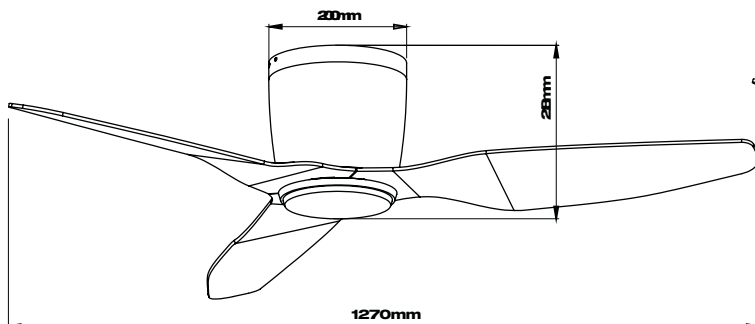

DIMENSIONS

Without light

With LED light

60W AC 1270MM (50") 3 ABS BLADE CTC CEILING FAN WITH WALL CONTROLLER - WITH OR WITHOUT LED LIGHT

FEATURES

- Powerful and efficient 60W AC motor
- Sleek low profile hugger design for homes with low ceilings clearance
- Steel motor housing with 3 precision ABS moulded, pre balanced aero dynamic blades with 17° blade pitch for maximum air movement performance
- Includes 3 speed wall controller
- Reversible summer-winter function
- Low noise operation
- Suitable for indoor and covered outdoor installation
- Quick connect wiring and fittings for easy installation

SPECIFICATIONS

Model name	Flush
Model numbers	Matt Black MFF133MM (no light) Matt Black MFF1333MM (with light) White Satin MFF133WS (no light) White Satin MFF1333WS (with light)
Power (wattage)	60W
Motor	AC
Voltage	220-240V/50Hz
Blade/fan material	ABS/Metal
Control	Complete with 3 speed wall controller
Installation location	Suitable for indoor and covered outdoor installation
Fan diameter	1270mm (50")
Height of fan	218mm (no light) 253mm (with light)
Number of blades	3 ABS blades
Blade degree pitch	17°
Summer winter mode	Yes
Timer	Compatible with MPREMS, MPLCDS and MPAPP remote controls (sold separately)
Air movement m³/hr	10,200m ³ /hr
Light model only	
Light wattage	15W
Tricolour	Tricolour switchable 3000K, 4000K or 5000K
Lumens	≥1650lm
Dimmable	3 Stage step dimming function
Rated LED lamp life	35,000 hrs