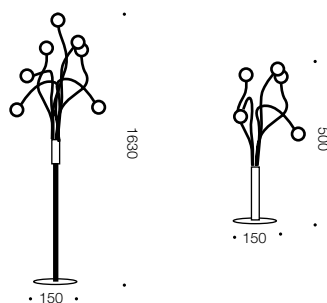

Mindel

Specifications

Type	Floor & Table Lamp
Light Source	LED
Lumen	1400/1000
Colour Temp	3000k
Wattage	7x2.5w/5x2.5w
Dimmable	Yes
CRI	>0.84
Power Factor	0.9
Beam Angle	180
Warranty	3 years

Measurements

Codes

Mindel FL7-NK

Mindel FL7-GD

Mindel TL7-NK

Mindel TL7-GD

Colours

Nickel Frost

GoldFrost