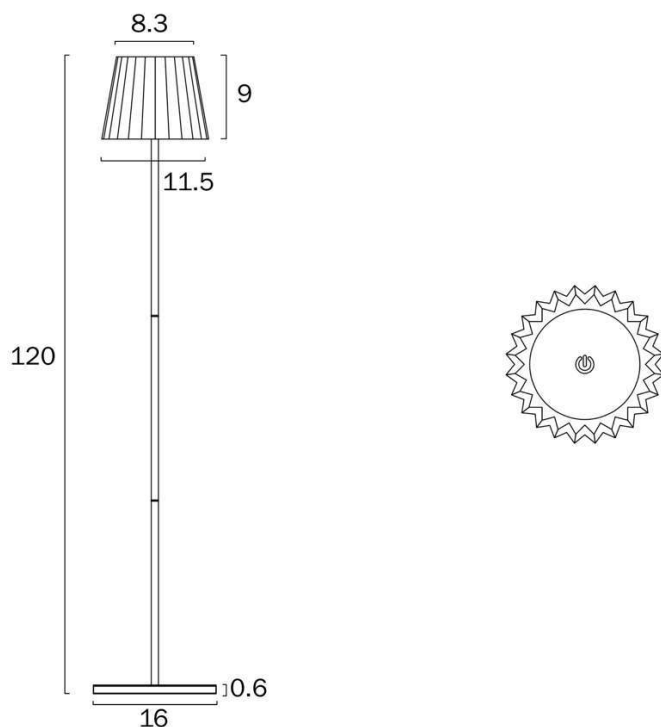

## Size

<b>Fixture Diameter (cm)</b>	160.0
<b>Fixture Height (cm)</b>	120.0
<b>Height Adjustable?</b>	Yes
<b>Cable Length (cm)</b>	100

## Specification

<b>Voltage Input</b>	240V
<b>Total Wattage (max)</b>	3
<b>Globe Type</b>	LED integrated SMD
<b>Globe / Light Source qty</b>	1
<b>Globe / Light Source included</b>	Yes
<b>Lumens</b>	300
<b>Color Temperature</b>	Warm White; Natural White; Cool White

## Image -dimensions

Note: Dimensions are only a guide and may vary due to manufacturing variations.