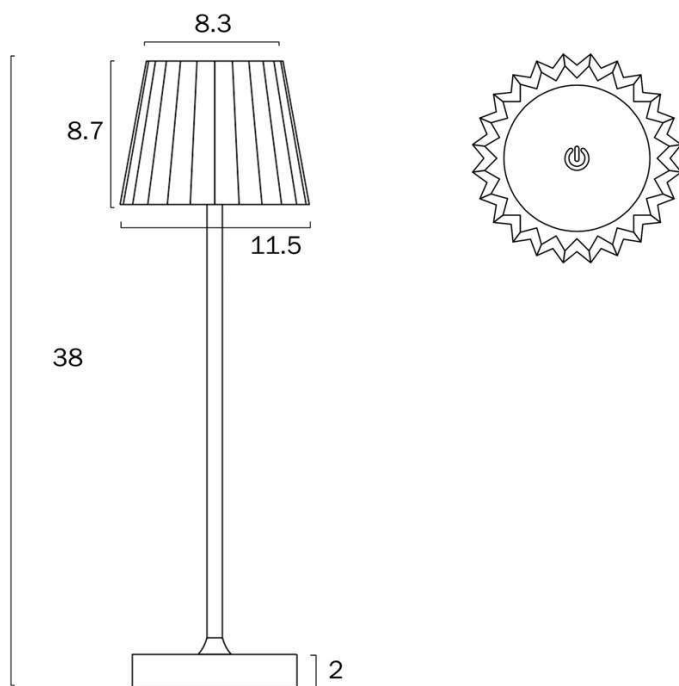

Battery Capacity (mA)	2x2000 (6-24 hour capacity)
Dimmable	Touch
Electrical Protection	CLASS III
IP rating	IP54
USB Port	Yes
Approvals	RCM
Assembly Required	No
Box Contents	Instruction
Care Instructions	Do not use strong liquid cleaners, Wipe clean with a dry cloth
Replacement Warranty	*2 Years

Barcode

GTIN 9329501066287

Image -dimensions

Note: Dimensions are only a guide and may vary due to manufacturing variations.