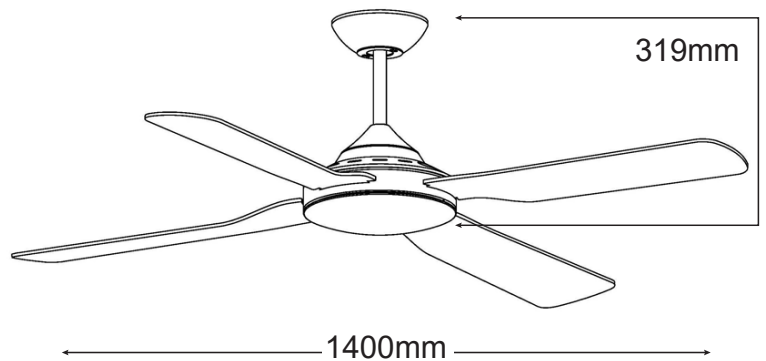

LIBERTY

OUTDOOR 1400mm (56")

MLF144WIP
White

MLF144MIP
Matt Black

- /// 6 year warranty*
- /// IP55 rated
- /// Polycarbonate ABS composite construction
- /// Fully reversible for summer & winter
- /// Powerful and efficient 65W motor
- /// Electronically factory balanced blades
- /// 3 speed wall control included
- /// 1400mm (56") blade diameter
- /// Hangsure angle canopy

	FORWARD/REVERSE			WALL CONTROL
	High	Medium	Low	
CURRENT	0.25A	0.19A	0.15A	3 Speed 2 + 3.5µF / 450V
POWER	60W	44W	20W	

* 3 year In Home + 3 year motor replacement warranty