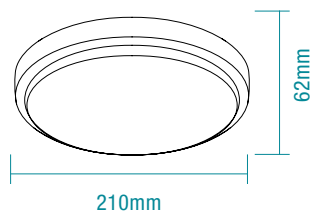

10W / 15W LED TRICOLOUR BUNKER ROUND STANDARD AND PIR SENSOR

Model Numbers

- MLXCR34610 - White
- MLXCR34615 - White
- MLXCR34615S - White + Sensor model

Features

- Modern and robust designed exterior light
- Ideal solution for residential, apartments interior or exterior applications
- Polycarbonate body and diffuser
- Switchable colour temperature 3000K, 4000K and 6500K
- Supplied with UV resistant black clip on trim (white comes as standard)
- Mounting hardware included

Supplied with black clip on trim.

DIMENSIONS

10W

15W

15W SENSOR

10W / 15W LED TRICOLOUR BUNKER ROUND STANDARD AND PIR SENSOR

PACKAGING

SPECIFICATIONS

Model Name	Cove
Model Number	MLXCR34610 - White MLXCR34615 - White MLXCR34615S - White + Sensor model
Power Wattage	10W (MLXCR34610) 15W (MLXCR34615 & MLXCR34615S)
Voltage	220-240 50Hz
Materials / Housing	Polycarbonate body and diffuser
Colour Temperature	3000K / 4000K / 6500K
Lumens Output	1350lm / 1500lm / 1420lm
IP Rating	IP54
Beam Angle	120°
CRI	Ra>80
Rated Lifetime	25,000 hours @ Ta25°C
Sensor	PIR motion sensor
Detection Range	120° up to 8M*

SHIPPING

Packaging Size	380(H) x 380(W) x 395(L)mm (MLXCR34610) 450(H) x 400(W) x 450(L)mm (MLXCR34615) 235(H) x 385(W) x 490(L)mm (MLXCR34615S)
Carton Quantity	20
Gross Weight	10Kg (MLXCR34610) 13Kg (MLXCR34615) 13Kg (MLXCR34615S)