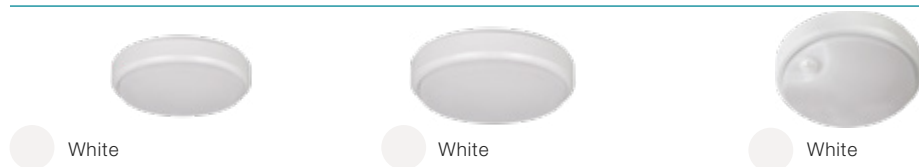

AVAILABLE COLOURS

Model	Colour	Barcode
MLXCR34610	White	
MLXCR34615	White	

Model	Colour	Barcode
MLXCR34615S	White