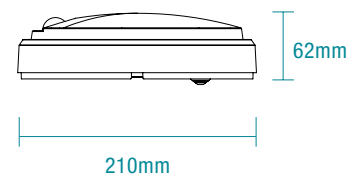

10W / 15W LED TRICOLOUR BUNKER ROUND STANDARD AND PIR SENSOR

Model Numbers

- MLXCR34610 - White
- MLXCR34615 - White
- MLXCR34615S - White + Sensor model

Features

- Modern and robust designed exterior light
- Ideal solution for residential, apartments interior or exterior applications
- Polycarbonate body and diffuser
- Switchable colour temperature 3000K, 4000K and 6500K
- Supplied with UV resistant black clip on trim (white comes as standard)
- Mounting hardware included

Supplied with black clip on trim.

DIMENSIONS

10W

15W

15W SENSOR

10W / 15W LED TRICOLOUR BUNKER ROUND STANDARD AND PIR SENSOR

PACKAGING

SPECIFICATIONS

Model Name	Cove
Model Number	MLXCR34610 - White MLXCR34615 - White MLXCR34615S - White + Sensor model
Power Wattage	10W (MLXCR34610) 15W (MLXCR34615 & MLXCR34615S)
Voltage	220-240 50Hz
Materials / Housing	Polycarbonate body and diffuser
Colour Temperature	3000K / 4000K / 6500K
Lumens Output	1350lm / 1500lm / 1420lm
IP Rating	IP54
Beam Angle	120°
CRI	Ra>80
Rated Lifetime	25,000 hours @ Ta25°C
Sensor	PIR motion sensor
Detection Range	120° up to 8M*

SHIPPING

Packaging Size	380(H) x 380(W) x 395(L)mm (MLXCR34610) 450(H) x 400(W) x 450(L)mm (MLXCR34615) 235(H) x 385(W) x 490(L)mm (MLXCR34615S)
Carton Quantity	20
Gross Weight	10Kg (MLXCR34610) 13Kg (MLXCR34615) 13Kg (MLXCR34615S)