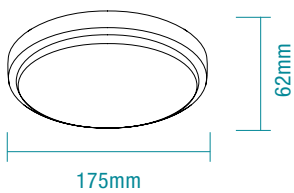

10W / 15W LED TRICOLOUR BUNKER ROUND STANDARD AND PIR SENSOR

Model Numbers

- MLXCR34610 - White
- MLXCR34615 - White
- MLXCR34615S - White + Sensor model

Features

- Modern and robust designed exterior light
- Ideal solution for residential, apartments interior or exterior applications
- Polycarbonate body and diffuser
- Switchable colour temperature 3000K, 4000K and 6500K
- Supplied with UV resistant black clip on trim (white comes as standard)
- Mounting hardware included

Supplied with black clip on trim.

DIMENSIONS

10W

15W

15W SENSOR

10W / 15W LED TRICOLOUR BUNKER ROUND STANDARD AND PIR SENSOR

PACKAGING

SPECIFICATIONS

Model Name	Cove
Model Number	MLXCR34610 - White MLXCR34615 - White MLXCR34615S - White + Sensor model
Power Wattage	10W (MLXCR34610) 15W (MLXCR34615 & MLXCR34615S)
Voltage	220-240 50Hz
Materials / Housing	Polycarbonate body and diffuser
Colour Temperature	3000K / 4000K / 6500K
Lumens Output	1350lm / 1500lm / 1420lm
IP Rating	IP54
Beam Angle	120°
CRI	Ra>80
Rated Lifetime	25,000 hours @ Ta25°C
Sensor	PIR motion sensor
Detection Range	120° up to 8M*

SHIPPING

Packaging Size	380(H) x 380(W) x 395(L)mm (MLXCR34610) 450(H) x 400(W) x 450(L)mm (MLXCR34615) 235(H) x 385(W) x 490(L)mm (MLXCR34615S)
Carton Quantity	20
Gross Weight	10Kg (MLXCR34610) 13Kg (MLXCR34615) 13Kg (MLXCR34615S)