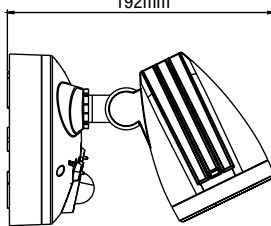

18W / 36W TRICOLOUR LED FLOOD LIGHT SINGLE / DOUBLE HEAD SENSOR AND NO SENSOR

Model Numbers

MLXFP3451M / MLXFP3451MS
MLXFP3452M / MLXFP3452MS

Features

- Modern and robust design integrated with PIR sensor
- Ideal for exterior application in residential and apartment areas
- Durable die cast aluminium with UV stabilised plastic mounting base
- Fully adjustable heads
- Double insulated (Class II)
- Switchable colour temperature between 3000K, 4000K and 5000K
- Built in PIR sensor with up to 12m detection range (sensor models only)
- Adjustable time delay, lux level and sensitivity (sensor models only)

2 YEAR
Replacement
Warranty

IP 65
IP Rating

Beam Angle
120°

Tricolour

25,000
HOURS
LED Lifetime

Class II

DIMENSIONS

Single
Sensor and
No Sensor

Dia 123mm

192mm

Double
Sensor and
No Sensor

194mm

190mm

Dia 123mm

18W / 36W TRICOLOUR LED FLOOD LIGHT SINGLE / DOUBLE HEAD SENSOR AND NO SENSOR

PACKAGING

SPECIFICATIONS

Model Name	Fortress Pro	
Model Numbers	MLXFP3451M	Matt Black
	MLXFP3451MS	Matt Black with Sensor
	MLXFP3452M	Matt Black
	MLXFP3452MS	Matt Black with Sensor
Power Wattage	18W Single head 36W Double head	
Voltage	220-240V AC - 50/60Hz	
Materials / Housing	Die-cast light head / glass light lens / plastic housing	
Lumens Output	Single Head	Double Head
	3000k - 1600lm	3000k - 3200lm
	4000k - 1700lm	4000k - 3400lm
	5000k - 1650lm	5000k - 3300lm
CCT	3000K, 4000K or 5000K	
IP Rating	IP65	
Beam Angle	120°	
CRI	Ra>80	
Rated Lifetime	25,000 hours @ Ta25°C	
Dimmable	N/A	
Flex and Plug	N/A	