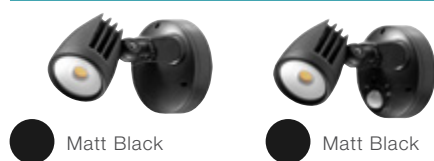

AVAILABLE COLOURS

● Matt Black

● Matt Black