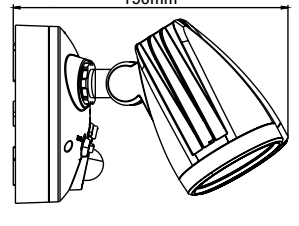

Dia 123mm

192mm

Double
Sensor and
No Sensor

194mm

190mm

Dia 123mm

18W / 36W TRICOLOUR LED FLOOD LIGHT SINGLE / DOUBLE HEAD SENSOR AND NO SENSOR

PACKAGING

SPECIFICATIONS

Model Name	Fortress Pro	
Model Numbers	MLXFP3451M	Matt Black
	MLXFP3451MS	Matt Black with Sensor
	MLXFP3452M	Matt Black
	MLXFP3452MS	Matt Black with Sensor
Power Wattage	18W Single head 36W Double head	
Voltage	220-240V AC - 50/60Hz	
Materials / Housing	Die-cast light head / glass light lens / plastic housing	
Lumens Output	Single Head	Double Head
	3000k - 1600lm	3000k - 3200lm
	4000k - 1700lm	4000k - 3400lm
	5000k - 1650lm	5000k - 3300lm
CCT	3000K, 4000K or 5000K	
IP Rating	IP65	
Beam Angle	120°	
CRI	Ra>80	
Rated Lifetime	25,000 hours @ Ta25°C	
Dimmable	N/A	
Flex and Plug	N/A	