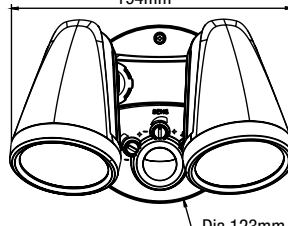

18W / 36W TRICOLOUR LED FLOOD LIGHT SINGLE / DOUBLE HEAD SENSOR AND NO SENSOR

Model Numbers

MLXFP3451M / MLXFP3451MS
MLXFP3452M / MLXFP3452MS

Features

- Modern and robust design integrated with PIR sensor
- Ideal for exterior application in residential and apartment areas
- Durable die cast aluminium with UV stabilised plastic mounting base
- Fully adjustable heads
- Double insulated (Class II)
- Switchable colour temperature between 3000K, 4000K and 5000K
- Built in PIR sensor with up to 12m detection range (sensor models only)
- Adjustable time delay, lux level and sensitivity (sensor models only)

Dia 123mm

192mm

Double
Sensor and
No Sensor

194mm

190mm

Dia 123mm

18W / 36W TRICOLOUR LED FLOOD LIGHT SINGLE / DOUBLE HEAD SENSOR AND NO SENSOR

PACKAGING

SPECIFICATIONS

Model Name	Fortress Pro	
Model Numbers	MLXFP3451M	Matt Black
	MLXFP3451MS	Matt Black with Sensor
	MLXFP3452M	Matt Black
	MLXFP3452MS	Matt Black with Sensor
Power Wattage	18W Single head 36W Double head	
Voltage	220-240V AC - 50/60Hz	
Materials / Housing	Die-cast light head / glass light lens / plastic housing	
Lumens Output	Single Head	Double Head
	3000k - 1600lm	3000k - 3200lm
	4000k - 1700lm	4000k - 3400lm
	5000k - 1650lm	5000k - 3300lm
CCT	3000K, 4000K or 5000K	
IP Rating	IP65	
Beam Angle	120°	
CRI	Ra>80	
Rated Lifetime	25,000 hours @ Ta25°C	
Dimmable	N/A	
Flex and Plug	N/A	

SHIPPING

Packaging size	MLXFP3451M	145(H) x 130(W) x 117(L)mm
	MLXFP3451MS	165(H) x 175(W) x 145(L)mm
	MLXFP3452M	165(H) x 175(W) x 145(L)mm
	MLXFP34523MS	165(H) x 200(W) x 145(L)mm
Carton quantity	8	
Gross weight	MLXFP3451M	1.1Kg
	MLXFP3451MS	1.1Kg
	MLXFP3452M	1.3Kg
	MLXFP34523MS	1.5Kg