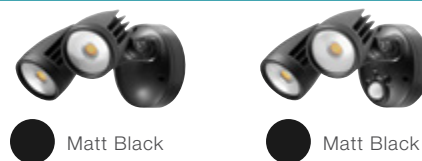

18W / 36W TRICOLOUR LED FLOOD LIGHT SINGLE / DOUBLE HEAD SENSOR AND NO SENSOR

Model Numbers

MLXFP3451M / MLXFP3451MS
MLXFP3452M / MLXFP3452MS

Features

- Modern and robust design integrated with PIR sensor
- Ideal for exterior application in residential and apartment areas
- Durable die cast aluminium with UV stabilised plastic mounting base
- Fully adjustable heads
- Double insulated (Class II)
- Switchable colour temperature between 3000K, 4000K and 5000K
- Built in PIR sensor with up to 12m detection range (sensor models only)
- Adjustable time delay, lux level and sensitivity (sensor models only)

2 YEAR
Replacement
Warranty

IP 65
IP Rating

Beam Angle
120°

Tricolour

25,000
HOURS
LED Lifetime

Class II

DIMENSIONS

Single
Sensor and
No Sensor

SPECIFICATIONS

Model Name	Fortress Pro	
Model Numbers	MLXFP3451M	Matt Black
	MLXFP3451MS	Matt Black with Sensor
	MLXFP3452M	Matt Black
	MLXFP3452MS	Matt Black with Sensor
Power Wattage	18W Single head 36W Double head	
Voltage	220-240V AC - 50/60Hz	
Materials / Housing	Die-cast light head / glass light lens / plastic housing	
Lumens Output	Single Head	Double Head
	3000k - 1600lm	3000k - 3200lm
	4000k - 1700lm	4000k - 3400lm
	5000k - 1650lm	5000k - 3300lm
CCT	3000K, 4000K or 5000K	
IP Rating	IP65	
Beam Angle	120°	
CRI	Ra>80	
Rated Lifetime	25,000 hours @ Ta25°C	
Dimmable	N/A	
Flex and Plug	N/A	

AVAILABLE COLOURS

● Matt Black

● Matt Black

● Matt Black

● Matt Black

Model	Colour	Barcode
MLXFP3451M	Matt Black	9 312375 506096
MLXFP3451MS	Matt Black	9 312375 506102

Model	Colour	Barcode
MLXFP3452M	Matt Black	9 312375 506119
MLXFP3452MS	Matt Black	9 312375 506126