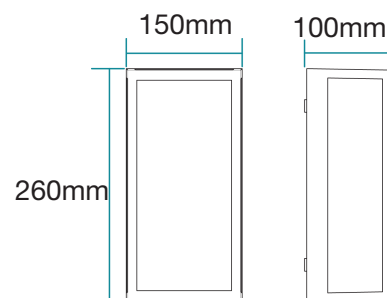

### Features

- Modern decorative IP44 exterior wall light
- Ideal lighting solution for area around the house, pathways and entrance areas
- Robust die-cast aluminium frame with clear tempered glass
- Ease of wiring with terminal block connectors
- Compatible with E27 lamp (globes not included)
- Supplied with mounting plate (MLXVE27FLM & MLXVE27FSM) or wall bracket (MLXVE27WBM) for easy installation

### DIMENSIONS

MLXVE27FLM

MLXVE27FSM

MLXVE27WBM

Aust/NZ Approval No.  
SAA No. GMA-514053

### SHIPPING

Model Numbers	Carton Size			Carton Quantity	Carton Gross Weight (Kg)
	H (mm)	W (mm)	L (mm)		
MLXVE27FLM	260	355	360	4	6.5
MLXVE27FSM	240	290	380	4	9
MLXVE27WBM	320	330	450	4	6