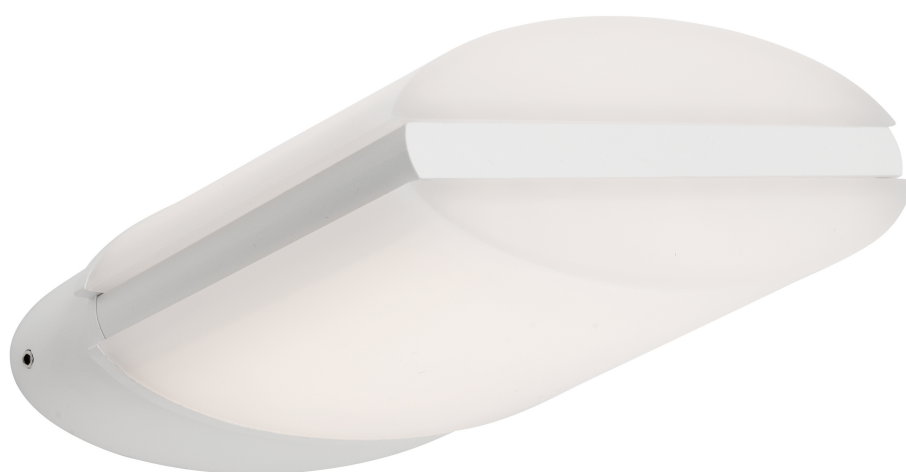

Coastal

Modena

Charcoal finish | White finish | Opal acrylic lens

Exteriors

Model No	Description	Light Source	Lumens	Dimensions
MODE1E CHA, WHT	LED Exterior Wall Light	10w SMD	632Lm	H: 70mm W: 180mm P: 160mm