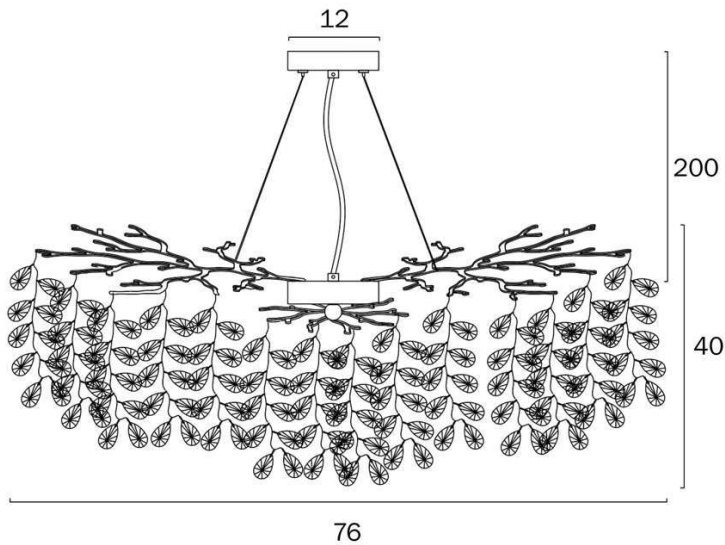

Electrical Protection	CLASS I - HIGH VOLTAGE, EARTH REQUIRED
IP rating	IP20
Lead and Plug	No
Approvals	RCM
Installation Required	Yes (by Licensed Electrician only)
Care Instructions	Do not use strong liquid cleaners, Wipe clean with a dry cloth
Replacement Warranty	*3 Years

Barcode

GTIN 9329501070789

Image -dimensions

Note: Dimensions are only a guide and may vary due to manufacturing variations.