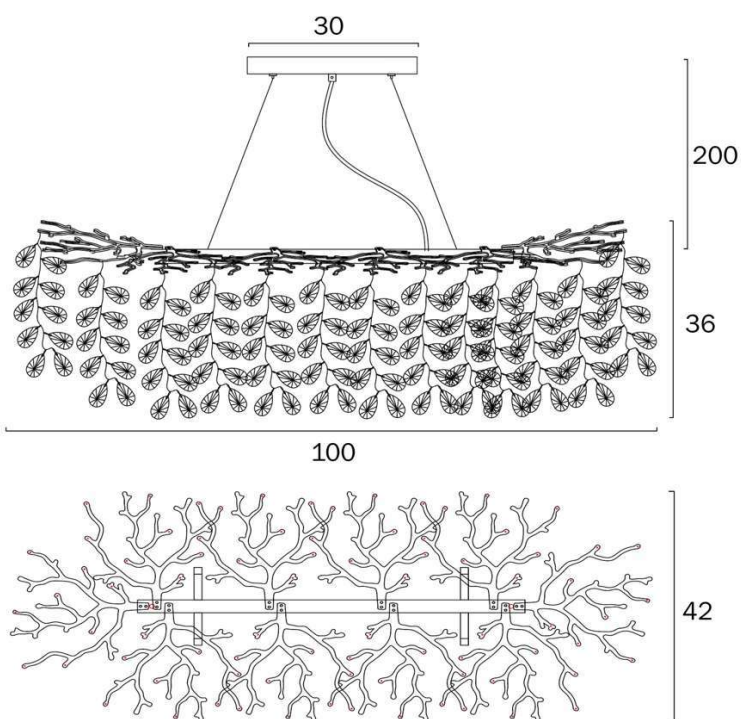

IP rating	IP20
Lead and Plug	No
Approvals	RCM
Installation Required	Yes (by Licensed Electrician only)
Care Instructions	Do not use strong liquid cleaners, Wipe clean with a dry cloth
Replacement Warranty	*3 Years

Barcode

GTIN 9329501070819

Image -dimensions

Note: Dimensions are only a guide and may vary due to manufacturing variations.