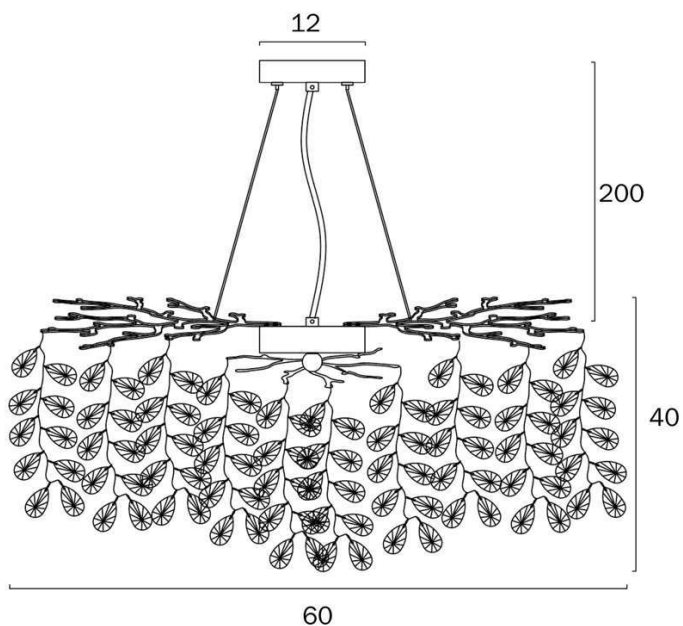

Electrical Protection	CLASS I - HIGH VOLTAGE, EARTH REQUIRED
IP rating	IP20
Lead and Plug	No
Approvals	RCM
Installation Required	Yes (by Licensed Electrician only)
Care Instructions	Do not use strong liquid cleaners, Wipe clean with a dry cloth
Replacement Warranty	*3 Years

Barcode

GTIN 9329501070765

Image -dimensions

Note: Dimensions are only a guide and may vary due to manufacturing variations.