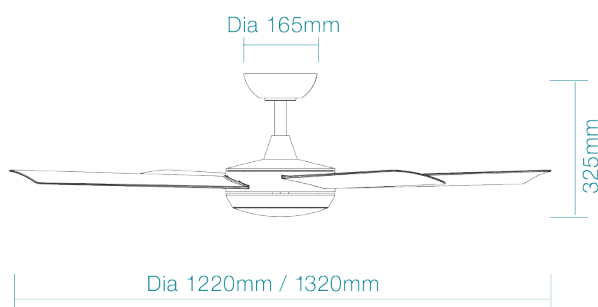

SPECIFICATIONS

Model Name	Quantum DC
Model Numbers	MQDC1243WR Matt White MQDC1343WR Matt White MQDC1343MR Matt Black
Power Wattage / Motor	36W DC
Voltage / Frequency	220-240Va.c. 50-60Hz
Air Movement (m³/hr)	
Maximum RPM	Up to 210 RPM
Airflow Efficiency	Up to 333m³/hr per watt
Speed 6 (Highest)	11,862m³/hr
Speed 5	10,368m³/hr
Speed 4	9,380m³/hr
Speed 3	7,899m³/hr
Speed 2	5,925m³/hr
Speed 1 (Lowest)	3,455m³/hr
Materials / Blade	ABS blade
Number of Blades	4
Blade Pitch	12.5°
Hangsure Canopy	10°
Lighting Wattage / Type	24W LED
Colour Temperature	2700K to 6000K
Lumens Output	Up to 2500lm
Rated Lifetime	50,000 hours @ Ta25°C
Dimmable	Variable dimming

REMOTE CONTROL

Control	
Light	On/off
CCT	2700K/3000K/4000K/5000K/6000K
Fan	Off only
Fan Speed Setting	6
Other Features	Summer/winter reverse mode Breeze mode Sleep mode
Timer	Off only - 1hr, 4hr or 8hr
Power	1 x A23 12V batteries (supplied)
Size	145 x 42mm
Radio Frequency	433Mhz

SHIPPING

Model Numbers	Carton Size			Carton Quantity	Carton Gross Weight (Kg)
	H (mm)	W (mm)	L (mm)		
MQDC1243WR	295	320	635	1	6.5
MQDC1343WR	295	320	635	1	6.5
MQDC1343MR	295	320	635	1	6.5

INSTALLATION

Installation	By licensed electrician only	
Warranty	2 Year In-Home Warranty	

For further information please visit our website OR scan the QR Code
<https://www.martecaustralia.com.au/warranty-statement/>

DIMENSIONS

Aust/NZ Approval No.