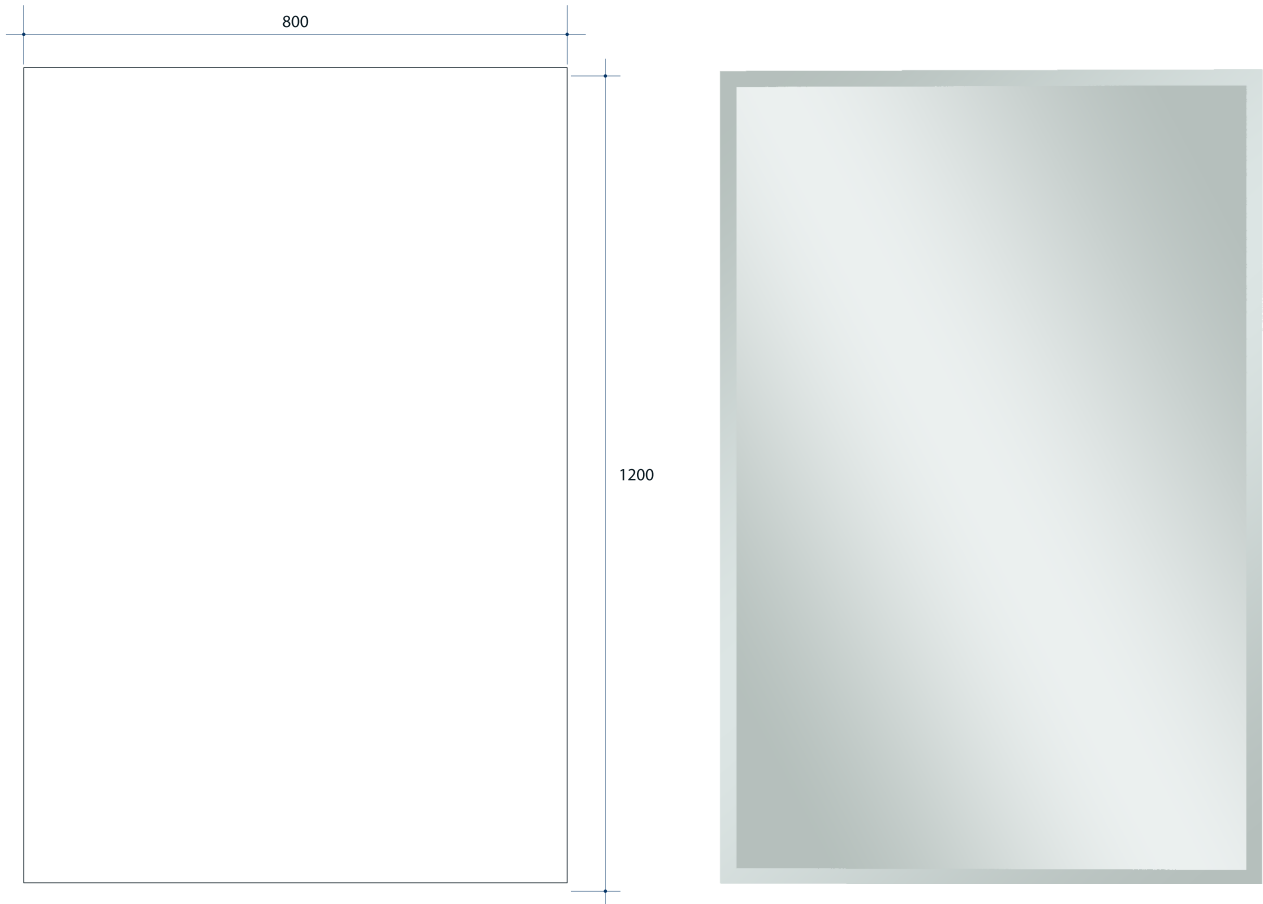

Montana Rectangle 25mm Bevel Edge Mirror

Note: All dimensions are in millimetres (mm)

Stock Code	Size (mm)	Shape	Edge
MS1280GT	1200 x 800 x 5	Rectangle	25mm Bevel

Mirrors will need to be installed in accordance with the Installation Guide. Ablaze does not take responsibility for incorrect installation of these mirrors.