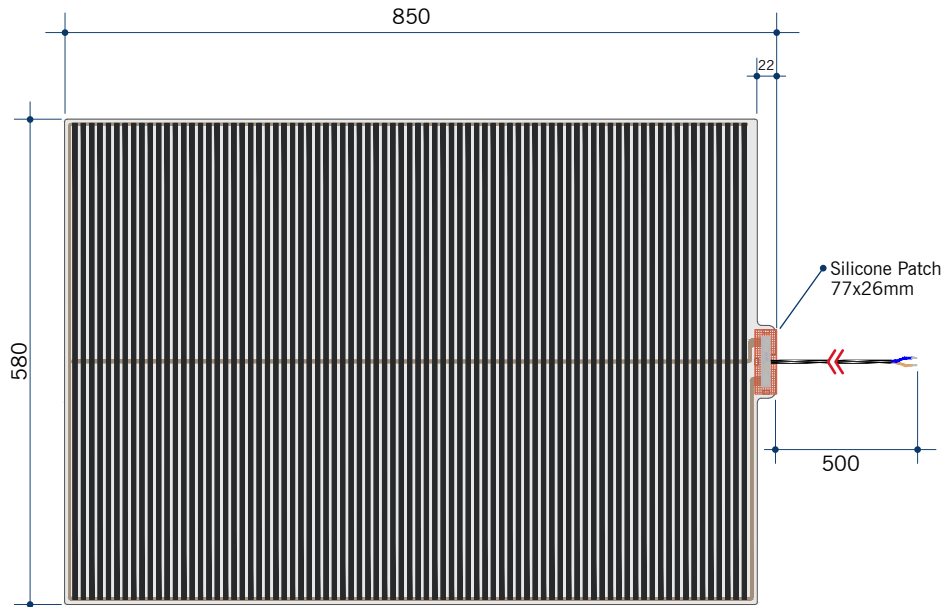

Montana Rectangle 25mm Bevel Edge Mirror Includes Mirror Demister

Note: All dimensions are in millimetres (mm)

Stock Code	Size (mm)	Shape	Edge
MS1280GTD	1200 x 800 x 5	Rectangle	25mm Bevel

This product includes a mirror and Thermomirror demister. These are supplied as separate parts and the demister will need to be adhered to the back of the mirror prior to installation of the mirror. For details on the demister, please see next page.

Mirrors will need to be installed in accordance with the Installation Guide. Ablaze does not take responsibility for incorrect installation of these mirrors.

Thermomirror Mirror Demister

Ultra-thin Demister Pad for use on Bathroom Mirrors

Note: All dimensions are in millimetres (mm)

Stock Code	Size (mm)	Heat Output (W)	Voltage - Frequency
TM5885	580 x 850	100	220 - 240V 50Hz

Thermomirror demisters must be installed by a qualified electrician.
The demister cannot be cut, pierced or modified in anyway.