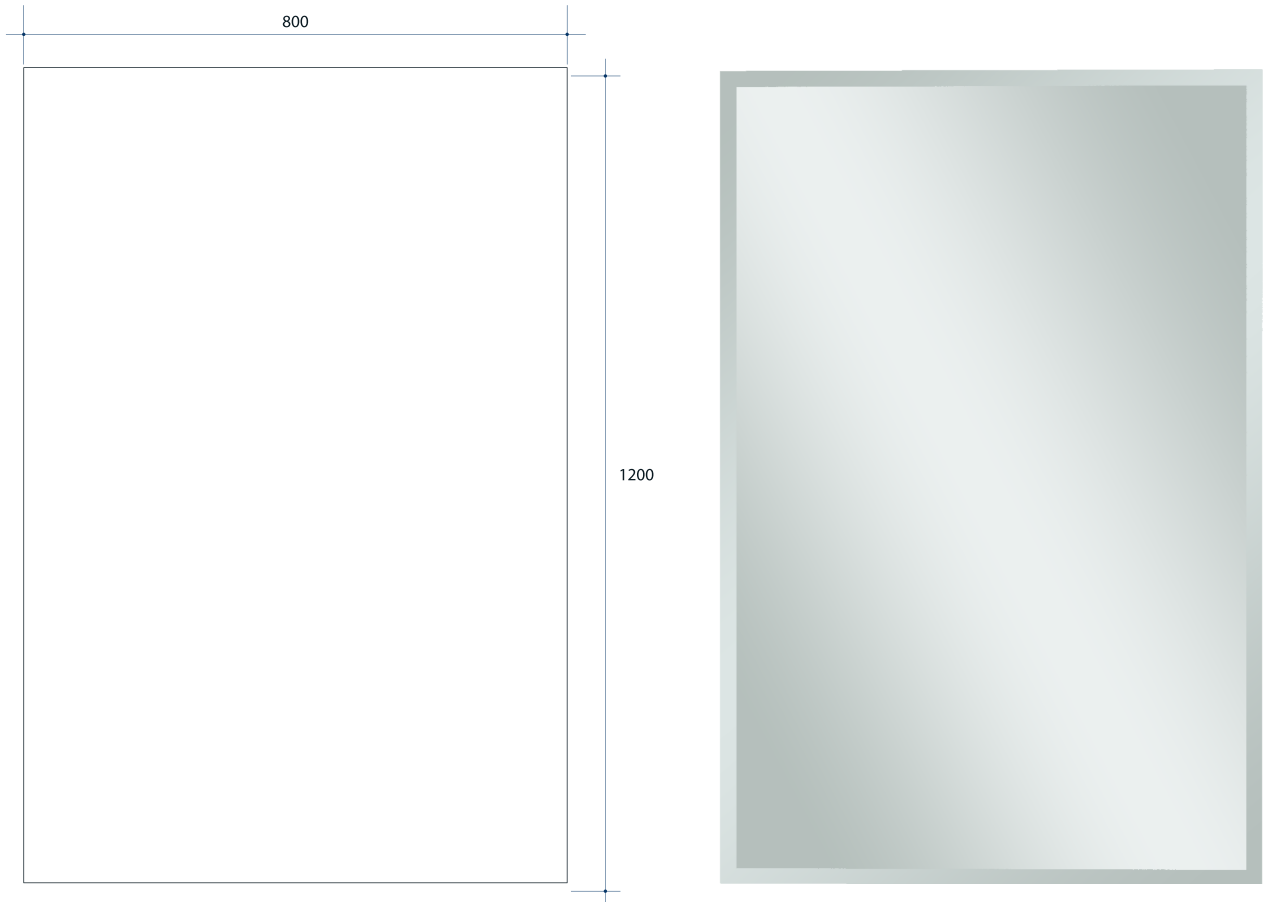

Montana Rectangle 25mm Bevel Edge Mirror Includes Mirror Demister

Note: All dimensions are in millimetres (mm)

Stock Code	Size (mm)	Shape	Edge
MS1280GTD	1200 x 800 x 5	Rectangle	25mm Bevel

This product includes a mirror and Thermomirror demister. These are supplied as separate parts and the demister will need to be adhered to the back of the mirror prior to installation of the mirror. For details on the demister, please see next page.

Mirrors will need to be installed in accordance with the Installation Guide. Ablaze does not take responsibility for incorrect installation of these mirrors.

Thermomirror Mirror Demister

Ultra-thin Demister Pad for use on Bathroom Mirrors

Note: All dimensions are in millimetres (mm)

Stock Code	Size (mm)	Heat Output (W)	Voltage - Frequency
TM5885	580 x 850	100	220 - 240V 50Hz

Thermomirror demisters must be installed by a qualified electrician.
The demister cannot be cut, pierced or modified in anyway.