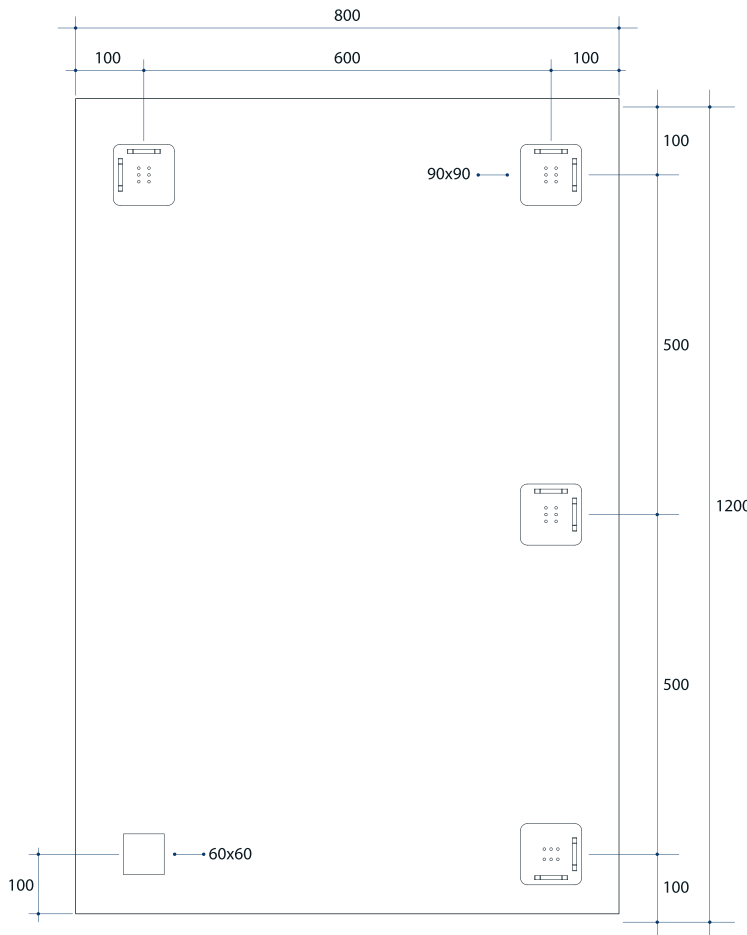

# Montana Rectangle 25mm Bevel Edge Mirror

Note: All dimensions are in millimetres (mm)

Stock Code	Size (mm)	Shape	Edge
MS1280HN	1200 x 800 x 11	Rectangle	25mm Bevel

**Please note:** Bracket location may vary +/- 5mm. DO NOT pre-drill holes for mounts before confirming exact locations on your mirror. Measurements and diagrams are to be used as a guide only.

Mirrors will need to be installed in accordance with the Installation Guide. Ablaze does not take responsibility for incorrect installation of these mirrors.