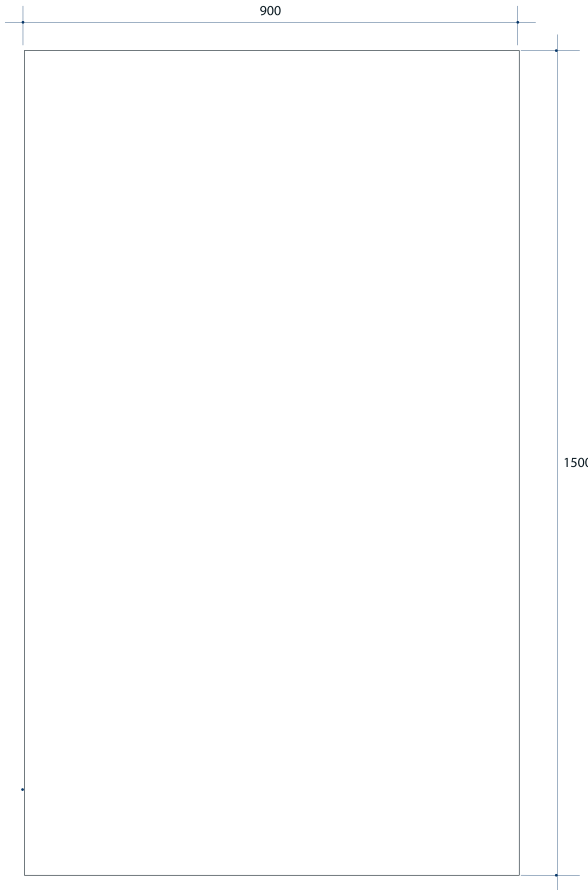

Montana Rectangle 25mm Bevel Edge Mirror

Note: All dimensions are in millimetres (mm)

Stock Code	Size (mm)	Shape	Edge
MS1590GT	1500 x 900 x 5	Rectangle	25mm Bevel

Mirrors will need to be installed in accordance with the Installation Guide. Ablaze does not take responsibility for incorrect installation of these mirrors.