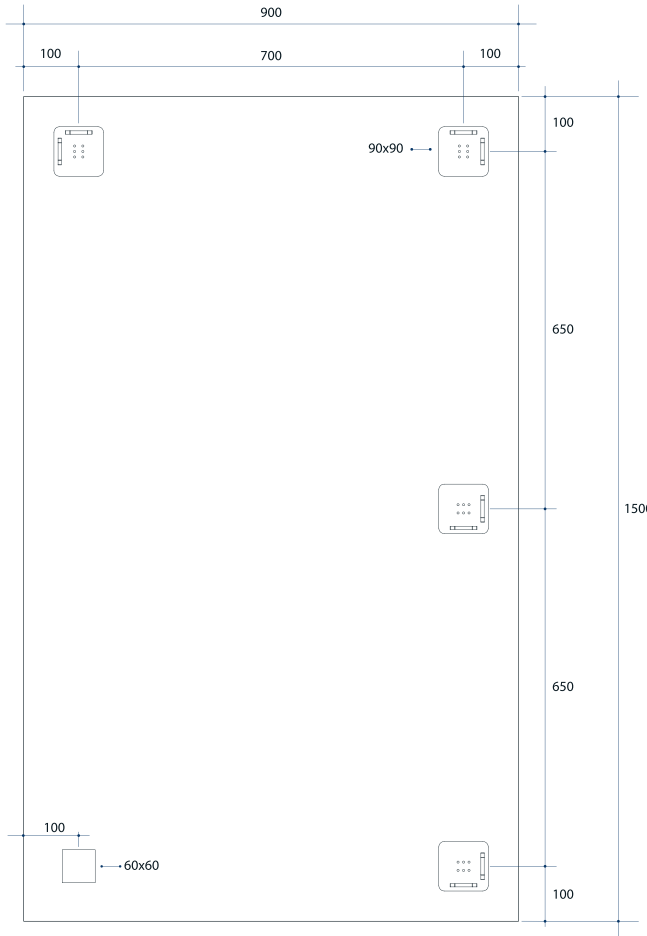

Montana Rectangle 25mm Bevel Edge Mirror

Note: All dimensions are in millimetres (mm)

Stock Code	Size (mm)	Shape	Edge
MS1590HN	1500 x 900 x 11	Rectangle	25mm Bevel

Please note: Bracket location may vary +/- 5mm. DO NOT pre-drill holes for mounts before confirming exact locations on your mirror. Measurements and diagrams are to be used as a guide only.

Mirrors will need to be installed in accordance with the Installation Guide. Ablaze does not take responsibility for incorrect installation of these mirrors.