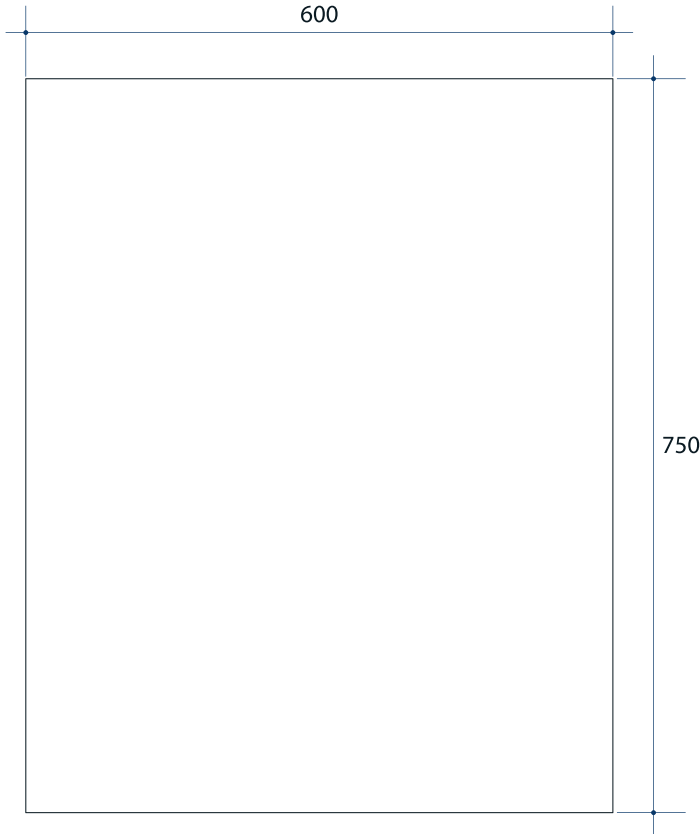

Montana Rectangle 25mm Bevel Edge Mirror

Note: All dimensions are in millimetres (mm)

Stock Code	Size (mm)	Shape	Edge
MS6075GT	600 x 750 x 5	Rectangle	25mm Bevel

Mirrors will need to be installed in accordance with the Installation Guide. Ablaze does not take responsibility for incorrect installation of these mirrors.