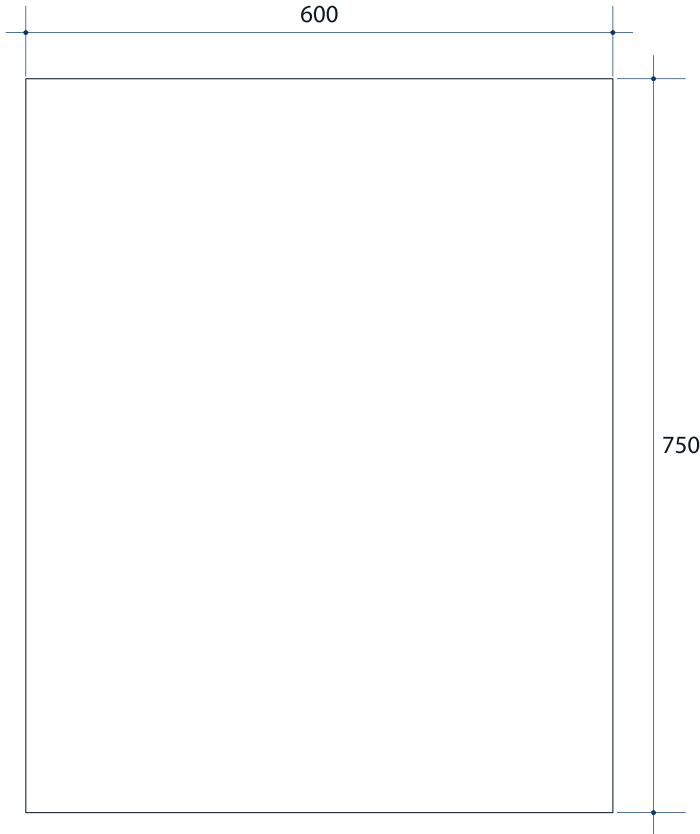

Montana Rectangle 25mm Bevel Edge Mirror Includes Mirror Demister

Note: All dimensions are in millimetres (mm)

Stock Code	Size (mm)	Shape	Edge
MS6075GTD	600 x 750 x 5	Rectangle	25mm Bevel

This product includes a mirror and Thermomirror demister. These are supplied as separate parts and the demister will need to be adhered to the back of the mirror prior to installation of the mirror. For details on the demister, please see next page.

Note: All dimensions are in millimetres (mm)

Stock Code	Size (mm)	Heat Output (W)	Voltage - Frequency
TM3545	350 x 450	38	220 - 240V 50Hz

Thermomirror demisters must be installed by a qualified electrician.
The demister cannot be cut, pierced or modified in anyway.