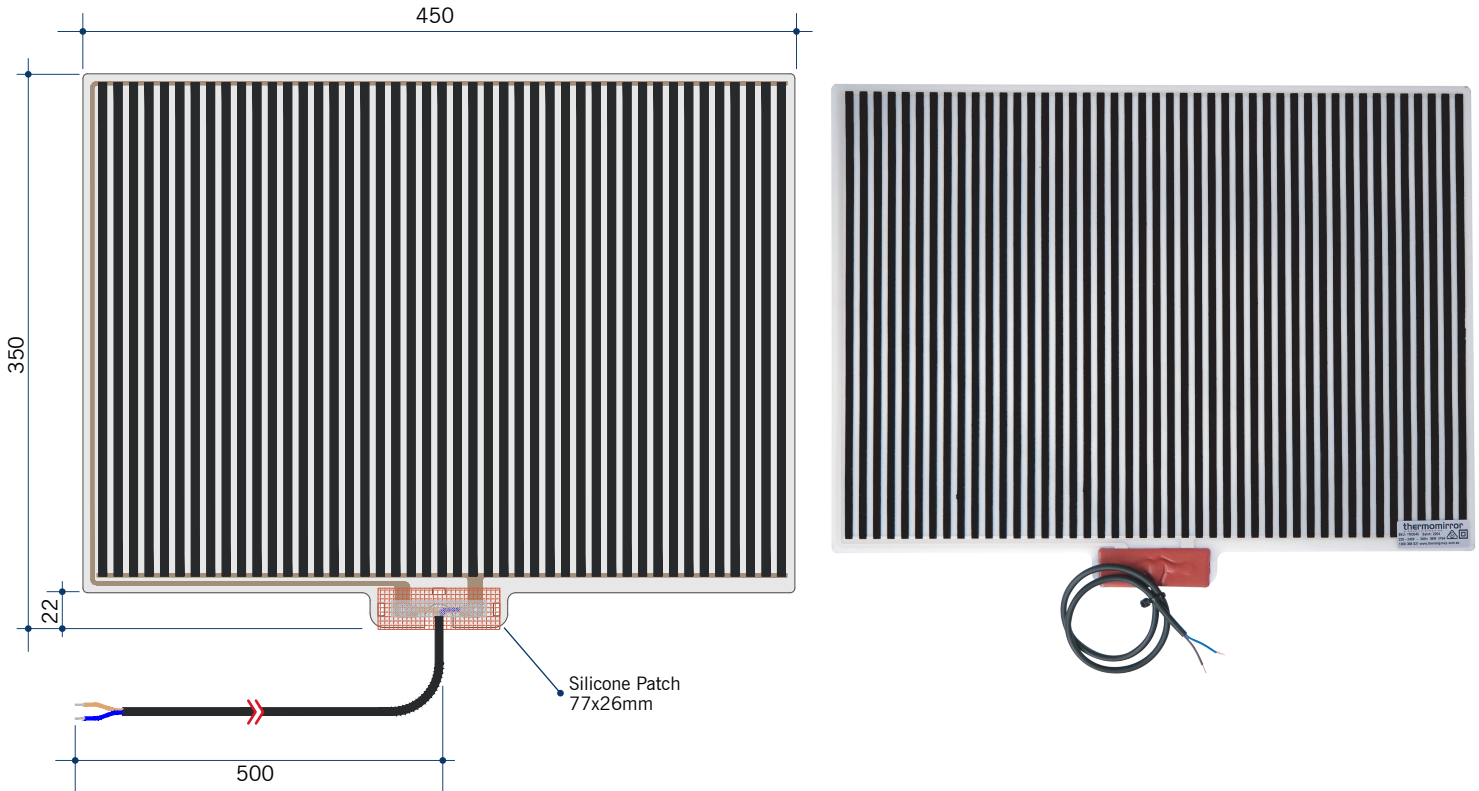

Montana Rectangle 25mm Bevel Edge Mirror Includes Mirror Demister

Note: All dimensions are in millimetres (mm)

Stock Code	Size (mm)	Shape	Edge
MS6075GTD	600 x 750 x 5	Rectangle	25mm Bevel

This product includes a mirror and Thermomirror demister. These are supplied as separate parts and the demister will need to be adhered to the back of the mirror prior to installation of the mirror. For details on the demister, please see next page.

Mirrors will need to be installed in accordance with the Installation Guide. Ablaze does not take responsibility for incorrect installation of these mirrors.

Thermomirror Mirror Demister

Ultra-thin Demister Pad for use on Bathroom Mirrors

Note: All dimensions are in millimetres (mm)

Stock Code	Size (mm)	Heat Output (W)	Voltage - Frequency
TM3545	350 x 450	38	220 - 240V 50Hz

Thermomirror demisters must be installed by a qualified electrician.
The demister cannot be cut, pierced or modified in anyway.