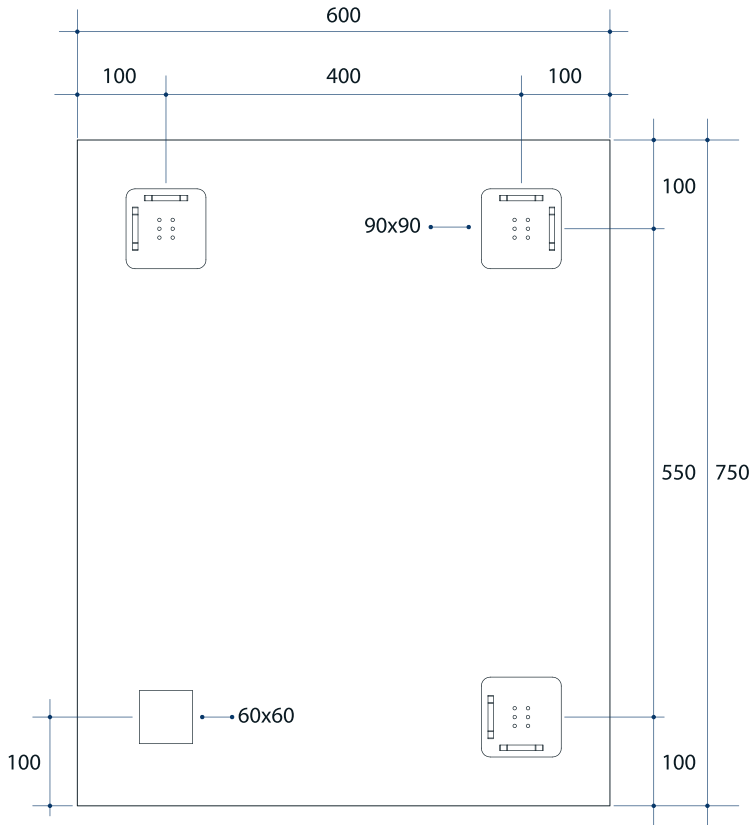

Montana Rectangle 25mm Bevel Edge Mirror

Note: All dimensions are in millimetres (mm)

Stock Code	Size (mm)	Shape	Edge
MS6075HN	600 x 750 x 11	Rectangle	25mm Bevel

Please note: Bracket location may vary +/- 5mm. DO NOT pre-drill holes for mounts before confirming exact locations on your mirror. Measurements and diagrams are to be used as a guide only.

Mirrors will need to be installed in accordance with the Installation Guide. Ablaze does not take responsibility for incorrect installation of these mirrors.